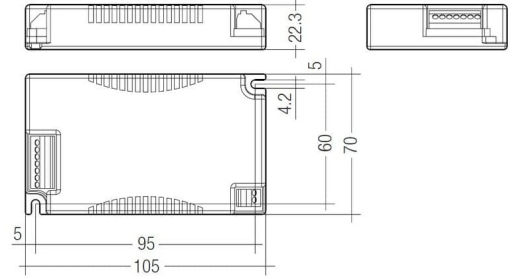

Technical Specifications

Input Voltage (AC)	220-240V
Driver Output Voltage (DC)	176-280V
Dimmable	Yes
Operating Temp.	-25°C to +60°C
Manufacturer	Tridonic
Output Current	250-700mA
Output Power	12.5-17W
Output Voltage	24-50V
Power Frequency	50/60Hz
Housing Colour	White
Housing Material	Polycarbonate
Dimming Input Type	one4all Dimming - DALI 1 & 2 and switchDIM
Dimming Range	1-100%

Other Options

Description	
PRD-70-10-01	28000664 Tridonic LCA 17W 250-700mA one4all C PRE

NET LED Lighting

Buckingham Business Park, 300 Anderson Road,
Swavesey, Cambridge, CB24 4UQ

ORDER BY 6PM
FOR NEXT DAY DELIVERY

T: 01223 851505 | sales@netled.co.uk | www.netled.co.uk