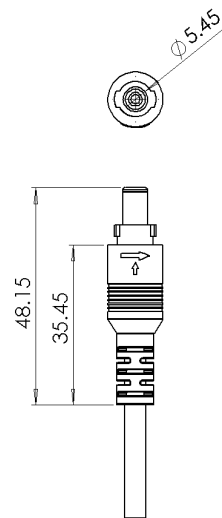

MALE DC CONNECTOR

PRD-20-20-08

NET LED Lighting

Buckingway Business Park, 300 Anderson Road,
Swavesey, Cambridge, CB24 4UQ

T: 01223 851505 | sales@netled.co.uk | www.netled.co.uk

ORDER BY 6PM
FOR NEXT DAY DELIVERY

Other Options

Description	
PRD-20-20-08	Male DC Connector

NET LED Lighting

Buckingway Business Park, 300 Anderson Road,
Swavesey, Cambridge, CB24 4UQ

T: 01223 851505 | sales@netled.co.uk | www.netled.co.uk