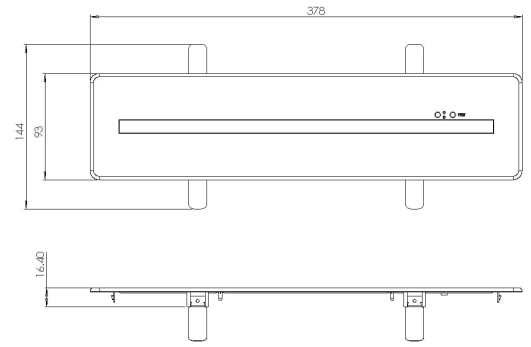

Technical Specifications

Weight	0.12Kg
Manufacturer	Foxlux Emergency Lighting
Housing Material	Polycarbonate

Other Options

Description	
NET-61-35-53	Buckden Recess Mounting Kit for Self Test Emergency EXIT Blade

NET LED Lighting

Buckingway Business Park, 300 Anderson Road,
Swavesey, Cambridge, CB24 4UQ

T: 01223 851505 | sales@netled.co.uk | www.netled.co.uk

ORDER BY 6PM
FOR NEXT DAY DELIVERY