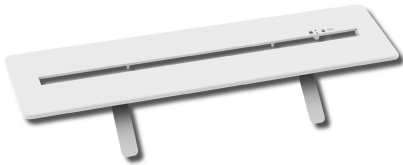

**BUCKDEN RECESS MOUNTING KIT FOR SELF TEST EMERGENCY EXIT BLADE**

NET-61-35-53

**Features & Benefits**

- Allows for recess installation into ceilings
- Compatible with the Buckden Self Test Emergency EXIT Blade