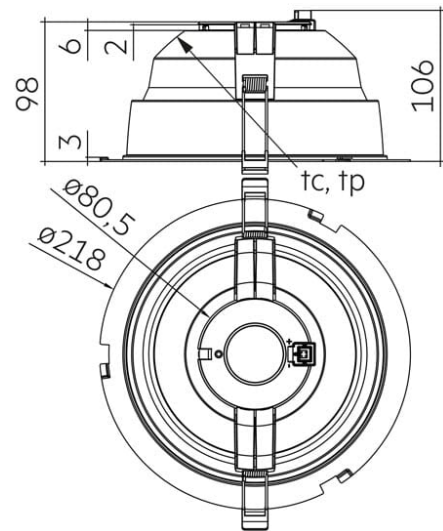

Key Data

Power	35W
Luminous Flux	3180lm
Colour Temperature	4000K
IP Rating	IP20
Dimensions	Ø218 x 106 x 98mm
Warranty	5 Years (Registration Required)

NET LED Lighting

Buckingway Business Park, 300 Anderson Road,
Swavesey, Cambridge, CB24 4UQ

T: 01223 851505 | sales@netled.co.uk | www.netled.co.uk

ORDER BY 6PM
FOR NEXT DAY DELIVERY

Technical Specifications

Input Voltage (AC)	220-240V AC
Power Factor	0.95
Luminaire Efficacy	107lm/W
LED Manufacturer	Tridonic
No. of LEDs	60
Driver Manufacturer	Tridonic Premium Series
Driver Output Voltage (DC)	37.5V
Total Circuit Power (w)	30W
Electrical Class	2
Colour Rendering	>80 CRI
Lamp Viewing Angle	60°
Dimmable	Yes
Flicker-Free	Yes
Operating Temp.	0°C to +40°C
Lifespan LM80	50,000 Hours
UGR Rating	Less than 19
Weight	0.252Kg
Manufacturer	Tridonic
Hours Maintained	3H
Self Test	Optional
Cut-Out Size	ø190-210mm
Housing Colour	White
Housing Material	Aluminium
Battery Pack	LiFePO4 3.2V 2000Ah
Dimming Input Type	DALI Addressable
Emergency Kit	3 Year Warranty
Emergency Operation	>3H
Emergency Pack	DALI Addressable

Ø145-210MM CUT-OUT SIZES

Available in 6" and 8",
these downlights are designed
to fit existing holes

MANUAL OR SELF TEST EMERGENCY SELECTABLE

Choose between manual
emergency or self test emergency
at the time of installation