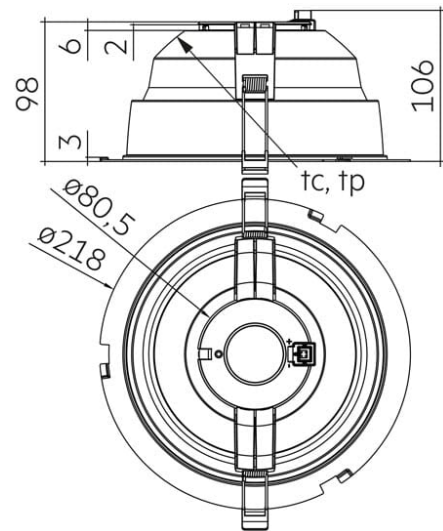

Technical Specifications

Input Voltage (AC)	220-240V AC
Power Factor	0.95
Luminaire Efficacy	107lm/W
LED Manufacturer	Tridonic
No. of LEDs	60
Driver Manufacturer	Tridonic Premium Series
Driver Output Voltage (DC)	37.5V
Total Circuit Power (w)	30W
Electrical Class	2
Colour Rendering	>80 CRI
Lamp Viewing Angle	60°
Dimmable	Yes
Flicker-Free	Yes
Operating Temp.	-15°C to +40°C
Lifespan LM80	50,000 Hours
UGR Rating	Less than 19
Weight	0.252Kg
Manufacturer	Tridonic
Cut-Out Size	ø190-210mm
Housing Colour	White
Housing Material	Aluminium
Dimming Input Type	Tridonic one4all Dimming - DALI 1 & 2 and switchDIM (Push)

Other Options

Description	
NET-60-05-26	Kingston Downlight UGR<19 4000K 8" 35W Standard
NET-60-05-27	Kingston Downlight UGR<19 4000K 8" 35W Emergency/Self Test
NET-60-05-28	Kingston Downlight UGR<19 4000K 8" 35W Dimmable one4all
NET-60-05-29	Kingston Downlight UGR<19 4000K 8" 35W Dimmable Emergency/Self Test
NET-60-05-30	Kingston Downlight UGR<19 4000K 8" 35W Dimmable DALI Emergency

NET LED Lighting

Buckingham Business Park, 300 Anderson Road,
Swavesey, Cambridge, CB24 4UQ

ORDER BY 6PM
FOR NEXT DAY DELIVERY

T: 01223 851505 | sales@netled.co.uk | www.netled.co.uk