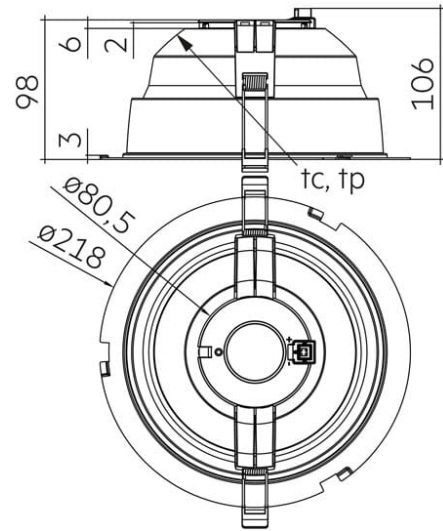

KINGSTON DOWNLIGHT UGR<19 4000K 8" 35W STANDARD

NET-60-05-26

Features & Benefits

- Low glare diffuser with UGR<19
- Ø190-210mm cut out size
- Single colour temperature 4000K

Key Data

Power	35W
Luminous Flux	3180lm
Colour Temperature	4000K
IP Rating	IP20
Dimensions	ø218 x 106 x 98mm
Warranty	5 Years (Registration Required)

T: 01223 851505 | sales@netled.co.uk | www.netled.co.uk

ORDER BY 6PM
FOR NEXT DAY DELIVERY

Technical Specifications

Input Voltage (AC)	220-240V AC
Power Factor	0.95
Luminaire Efficacy	107lm/W
LED Manufacturer	Tridonic
No. of LEDs	60
Driver Manufacturer	Tridonic Advanced Series
Driver Output Voltage (DC)	37.5V
Total Circuit Power (W)	30W
Electrical Class	2
Colour Rendering	>80 CRI
Lamp Viewing Angle	60°
Dimmable	No
Flicker-Free	Yes
Operating Temp.	-15°C to +40°C
Lifespan LM80	50,000 Hours
UGR Rating	Less than 19
Weight	0.252Kg
Manufacturer	Tridonic
Cut-Out Size	ø190-210mm
Housing Colour	White
Housing Material	Aluminium

Ø145-210MM CUT-OUT SIZES

Available in 6" and 8",
these downlights are designed
to fit existing holes

MANUAL OR SELF TEST EMERGENCY SELECTABLE

Choose between manual
emergency or self test emergency
at the time of installation