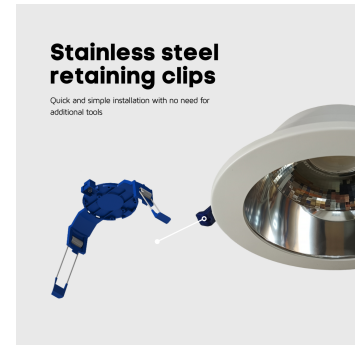

KINGSTON DOWNLIGHT UGR<19 4000K 8" 35W STANDARD

NET-60-05-26

Features & Benefits

- Low glare diffuser with UGR<19
- Ø190-210mm cut out size
- Single colour temperature 4000K

Key Data

Power	35W
Luminous Flux	3180lm
Colour Temperature	4000K
IP Rating	IP20
Dimensions	ø218 x 106 x 98mm
Warranty	5 Years (Registration Required)