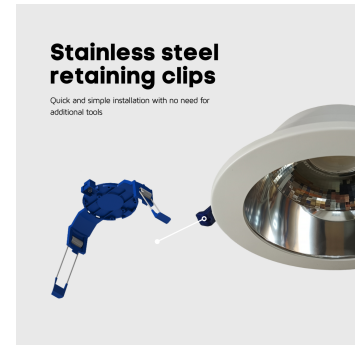

KINGSTON DOWNLIGHT UGR<19 4000K 6" 21W STANDARD

NET-60-05-06

Features & Benefits

- Low glare diffuser with UGR<19
- Ø145-158mm cut out size
- Single colour temperature 4000K

Key Data

Power	21W
Luminous Flux	2210lm
Colour Temperature	4000K
IP Rating	IP20
Dimensions	ø163 x 86 x 78mm
Warranty	5 Years (Registration Required)