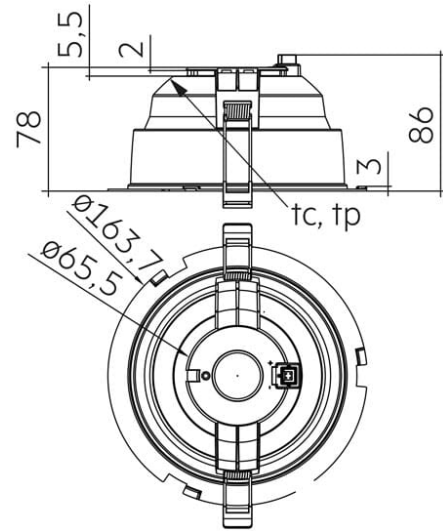

KINGSTON DOWNLIGHT UGR<19 4000K 6" 21W STANDARD

NET-60-05-06

Features & Benefits

- Low glare diffuser with UGR<19
- Ø145-158mm cut out size
- Single colour temperature 4000K

Key Data

Power	21W
Luminous Flux	2210lm
Colour Temperature	4000K
IP Rating	IP20
Dimensions	ø163 x 86 x 78mm
Warranty	5 Years (Registration Required)

T: 01223 851505 | sales@netled.co.uk | www.netled.co.uk

ORDER BY 6PM
FOR NEXT DAY DELIVERY

Technical Specifications

Input Voltage (AC)	220-240V AC
Power Factor	0.95
Luminaire Efficacy	109lm/w
LED Manufacturer	Tridonic
No. of LEDs	40
Driver Manufacturer	Tridonic Advanced Series
Driver Output Voltage (DC)	40V
Total Circuit Power (w)	20W
Electrical Class	2
Colour Rendering	>80 CRI
Lamp Viewing Angle	60°
Dimmable	No
Flicker-Free	Yes
Operating Temp.	-15°C to +40°C
Lifespan LM80	50,000 Hours
UGR Rating	Less than 19
Weight	0.157Kg
Manufacturer	Tridonic
Cut-Out Size	ø145-158mm
Housing Colour	White
Housing Material	Aluminium

Ø145-210MM CUT-OUT SIZES

Available in 6" and 8",
these downlights are designed
to fit existing holes

MANUAL OR SELF TEST EMERGENCY SELECTABLE

Choose between manual
emergency or self test emergency
at the time of installation