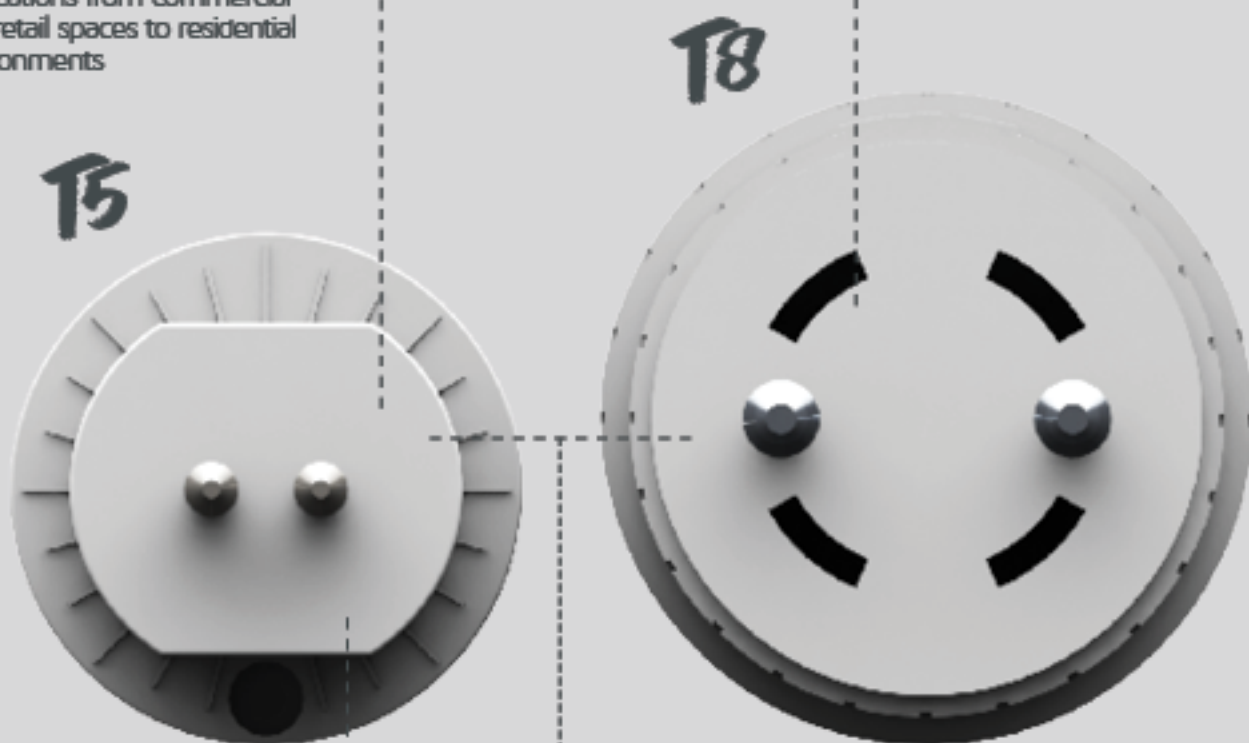

4K 5.5K

4K 5.5K

**4000K AND
5500K COLOUR
TEMPERATURES
AVAILABLE**

Can be used for a variety of applications from commercial and retail spaces to residential environments

**4000K AND
5500K COLOUR
TEMPERATURES
AVAILABLE**

Can be used for a variety of applications from commercial and retail spaces to residential environments

**DALI DIMMABLE
DRIVER
OPTIONS
AVAILABLE**

Customise lighting levels and reduce electricity consumption

DALI options only

**ROTATABLE
END CAPS**

Direct the light exactly where it's needed