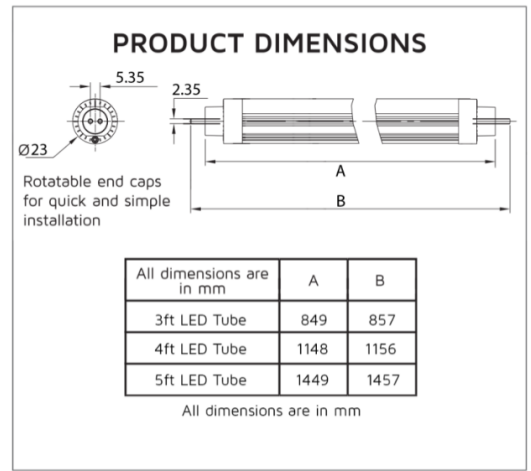

Technical Specifications

Input Voltage (AC)	85-265V
Power Factor	>0.95
LED Manufacturer	Sanan
LED Type	SMD 2835
Driver Manufacturer	Tridonic
Driver Output Voltage (DC)	66V
Total Circuit Power (W)	20W
Electrical Class	2
Colour Rendering	>80 CRI
Lamp Viewing Angle	120°
Dimmable	Yes
Operating Temp.	-15°C to +45°C
Lifespan LM80	50,000 Hours
UGR Rating	22
Manufacturer	Wiscoon Tech Co. Ltd.
Fire Rating	V2
Housing Colour	White
Housing Material	Aluminium
Diffuser Material	Polycarbonate
Dimming Input Type	DALI

Other Options

Description	
NET-55-01-14	Carlton T5 DALI Tube 4000K (3ft) 12W (inc. Driver 66V @ 150mA)
NET-55-01-02	Carlton T5 DALI Tube 4000K (3ft) 12W (exc. Driver)
NET-55-01-16	Carlton T5 DALI Tube 4000K (4ft) 16W (inc. Driver 66V @ 200mA)
NET-55-01-04	Carlton T5 DALI Tube 4000K (4ft) 16W (exc. Driver)
NET-55-01-18	Carlton T5 DALI Tube 4000K (5ft) 20W (inc. Driver 66V @ 250mA)
NET-55-01-06	Carlton T5 DALI Tube 4000K (5ft) 20W (exc. Driver)

NET LED Lighting

Buckingham Business Park, 300 Anderson Road,
Swavesey, Cambridge, CB24 4UQ

ORDER BY 6PM
FOR NEXT DAY DELIVERY