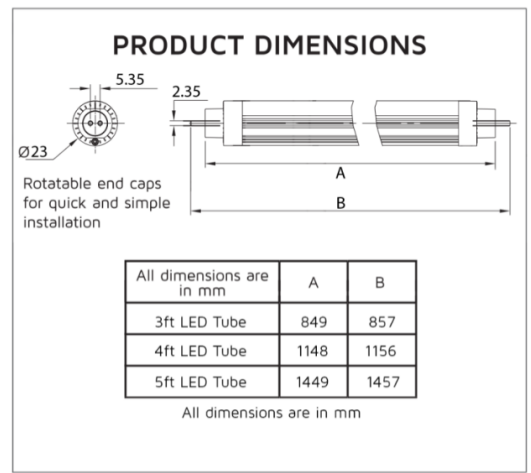

Technical Specifications

Input Voltage (AC)	85-265V
Power Factor	>0.95
LED Manufacturer	Sanan
LED Type	SMD 2835
Driver Manufacturer	Tridonic
Driver Output Voltage (DC)	66V
Total Circuit Power (W)	16W
Electrical Class	2
Colour Rendering	>80 CRI
Lamp Viewing Angle	120°
Dimmable	Yes
Operating Temp.	-15°C to +45°C
Lifespan LM80	50,000 Hours
UGR Rating	22
Manufacturer	Wiscoon Tech Co. Ltd.
Fire Rating	V2
Housing Colour	White
Housing Material	Aluminium
Diffuser Material	Polycarbonate
Dimming Input Type	DALI

Other Options

Description	
NET-55-01-14	Carlton T5 DALI Tube 4000K (3ft) 12W (inc. Driver 66V @ 150mA)
NET-55-01-02	Carlton T5 DALI Tube 4000K (3ft) 12W (exc. Driver)
NET-55-01-16	Carlton T5 DALI Tube 4000K (4ft) 16W (inc. Driver 66V @ 200mA)
NET-55-01-04	Carlton T5 DALI Tube 4000K (4ft) 16W (exc. Driver)
NET-55-01-18	Carlton T5 DALI Tube 4000K (5ft) 20W (inc. Driver 66V @ 250mA)
NET-55-01-06	Carlton T5 DALI Tube 4000K (5ft) 20W (exc. Driver)

NET LED Lighting

Buckingham Business Park, 300 Anderson Road,
Swavesey, Cambridge, CB24 4UQ

ORDER BY 6PM
FOR NEXT DAY DELIVERY