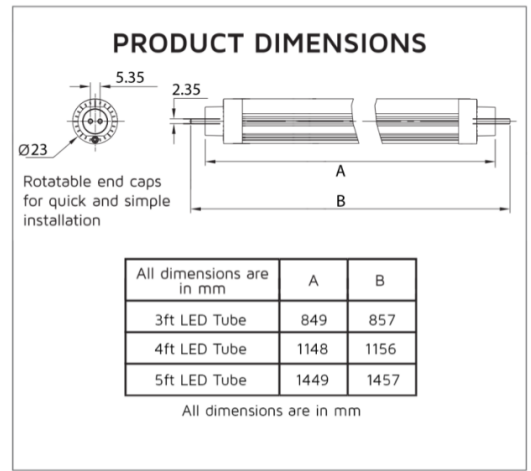

Technical Specifications

Input Voltage (AC)	85-265V
Power Factor	>0.95
LED Manufacturer	Sanan
LED Type	SMD 2835
Driver Manufacturer	Tridonic
Driver Output Voltage (DC)	66V
Total Circuit Power (W)	12W
Electrical Class	2
Colour Rendering	>80 CRI
Lamp Viewing Angle	120°
Dimmable	Yes
Operating Temp.	-15°C to +45°C
Lifespan LM80	50,000 Hours
UGR Rating	22
Manufacturer	Wiscoon Tech Co. Ltd.
Fire Rating	V2
Housing Colour	White
Housing Material	Aluminium
Diffuser Material	Polycarbonate
Dimming Input Type	DALI

Other Options

Description	
NET-55-01-14	Carlton T5 DALI Tube 4000K (3ft) 12W (inc. Driver 66V @ 150mA)
NET-55-01-02	Carlton T5 DALI Tube 4000K (3ft) 12W (exc. Driver)
NET-55-01-16	Carlton T5 DALI Tube 4000K (4ft) 16W (inc. Driver 66V @ 200mA)
NET-55-01-04	Carlton T5 DALI Tube 4000K (4ft) 16W (exc. Driver)
NET-55-01-18	Carlton T5 DALI Tube 4000K (5ft) 20W (inc. Driver 66V @ 250mA)
NET-55-01-06	Carlton T5 DALI Tube 4000K (5ft) 20W (exc. Driver)

NET LED Lighting

Buckingham Business Park, 300 Anderson Road,
Swavesey, Cambridge, CB24 4UQ

ORDER BY 6PM
FOR NEXT DAY DELIVERY