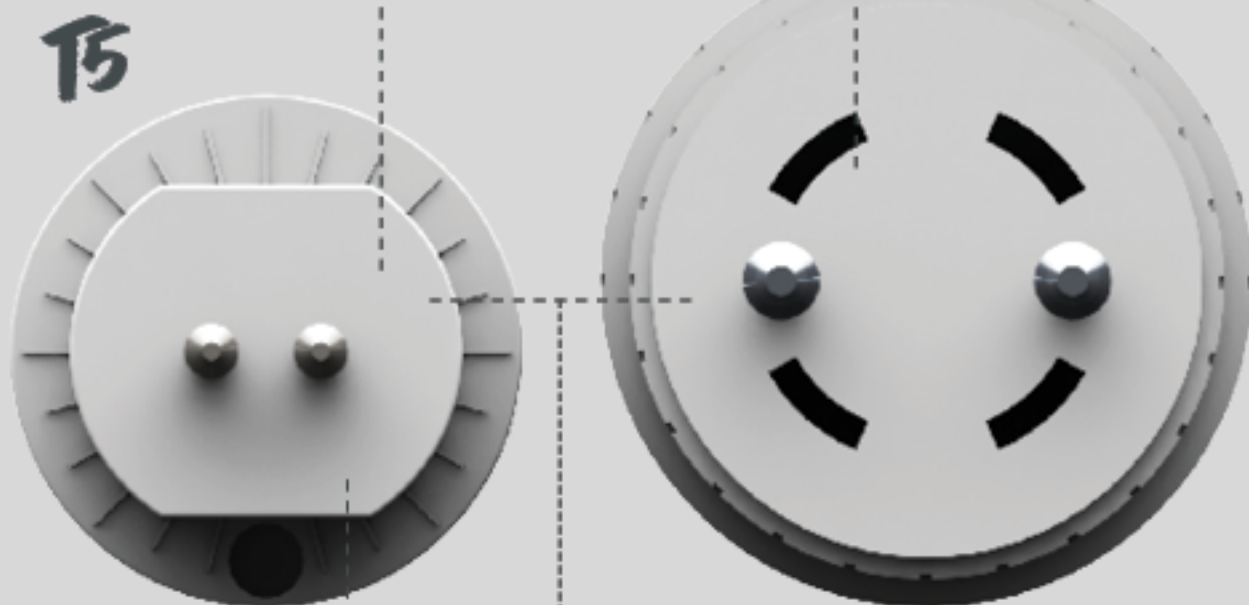

4K

5.5K

**4000K AND
5500K COLOUR
TEMPERATURES
AVAILABLE**

Can be used for a variety of applications from commercial and retail spaces to residential environments

4K

5.5K

**4000K AND
5500K COLOUR
TEMPERATURES
AVAILABLE**

Can be used for a variety of applications from commercial and retail spaces to residential environments

T8

**DALI DIMMABLE
DRIVER
OPTIONS
AVAILABLE**

Customise lighting levels and reduce electricity consumption

DALI options only

**ROTATABLE
END CAPS**

Direct the light exactly where it's needed