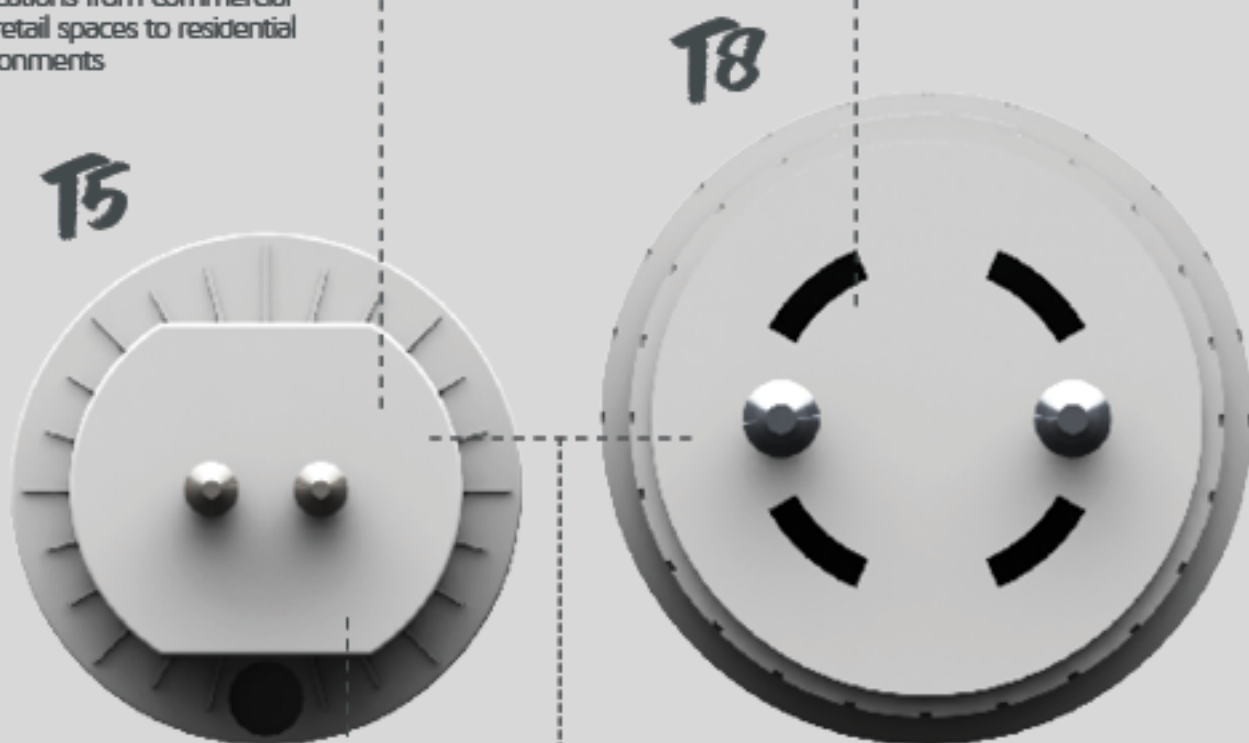

**DALI DIMMABLE  
DRIVER  
OPTIONS  
AVAILABLE**

Customise lighting levels and reduce electricity consumption

*DALI options only*

**ROTATABLE  
END CAPS**

Direct the light exactly where it's needed