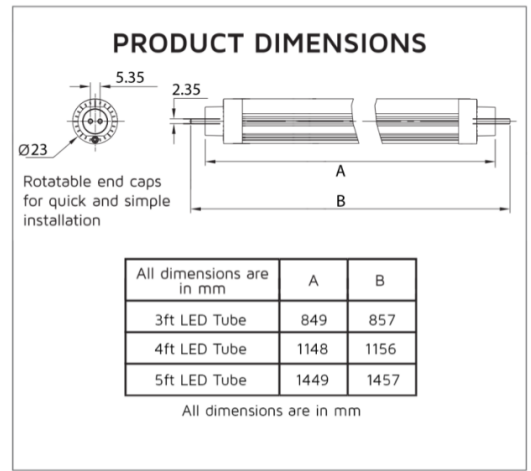

Technical Specifications

Power Factor	>0.95
LED Manufacturer	Sanan
LED Type	SMD 2835
Total Circuit Power (w)	20W
Electrical Class	2
Colour Rendering	>80 CRI
Lamp Viewing Angle	120°
Dimmable	Yes (requires Driver)
Operating Temp.	-15°C to +45°C
Lifespan LM80	50,000 Hours
UGR Rating	22
Manufacturer	Wiscoon Tech Co. Ltd.
Fire Rating	V2
Housing Colour	White
Housing Material	Aluminium
Diffuser Material	Polycarbonate
Dimming Input Type	DALI

Other Options

Description	
NET-55-01-14	Carlton T5 DALI Tube 4000K (3ft) 12W (inc. Driver 66V @ 150mA)
NET-55-01-02	Carlton T5 DALI Tube 4000K (3ft) 12W (exc. Driver)
NET-55-01-16	Carlton T5 DALI Tube 4000K (4ft) 16W (inc. Driver 66V @ 200mA)
NET-55-01-04	Carlton T5 DALI Tube 4000K (4ft) 16W (exc. Driver)
NET-55-01-18	Carlton T5 DALI Tube 4000K (5ft) 20W (inc. Driver 66V @ 250mA)
NET-55-01-06	Carlton T5 DALI Tube 4000K (5ft) 20W (exc. Driver)

NET LED Lighting

Buckingham Business Park, 300 Anderson Road,
Swavesey, Cambridge, CB24 4UQ

ORDER BY 6PM
FOR NEXT DAY DELIVERY