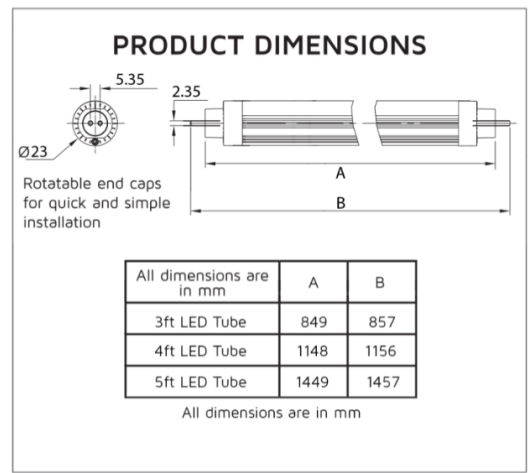

Technical Specifications

Power Factor	>0.95
LED Manufacturer	Sanan
LED Type	SMD 2835
Total Circuit Power (w)	16W
Electrical Class	2
Colour Rendering	>80 CRI
Lamp Viewing Angle	120°
Dimmable	Yes (requires Driver)
Operating Temp.	-15°C to +45°C
Lifespan LM80	50,000 Hours
UGR Rating	22
Manufacturer	Wiscoon Tech Co. Ltd.
Fire Rating	V2
Housing Colour	White
Housing Material	Aluminium
Diffuser Material	Polycarbonate
Dimming Input Type	DALI

Other Options

Description	
NET-55-01-14	Carlton T5 DALI Tube 4000K (3ft) 12W (inc. Driver 66V @ 150mA)
NET-55-01-02	Carlton T5 DALI Tube 4000K (3ft) 12W (exc. Driver)
NET-55-01-16	Carlton T5 DALI Tube 4000K (4ft) 16W (inc. Driver 66V @ 200mA)
NET-55-01-04	Carlton T5 DALI Tube 4000K (4ft) 16W (exc. Driver)
NET-55-01-18	Carlton T5 DALI Tube 4000K (5ft) 20W (inc. Driver 66V @ 250mA)
NET-55-01-06	Carlton T5 DALI Tube 4000K (5ft) 20W (exc. Driver)

NET LED Lighting

Buckingham Business Park, 300 Anderson Road,
Swavesey, Cambridge, CB24 4UQ

ORDER BY 6PM
FOR NEXT DAY DELIVERY