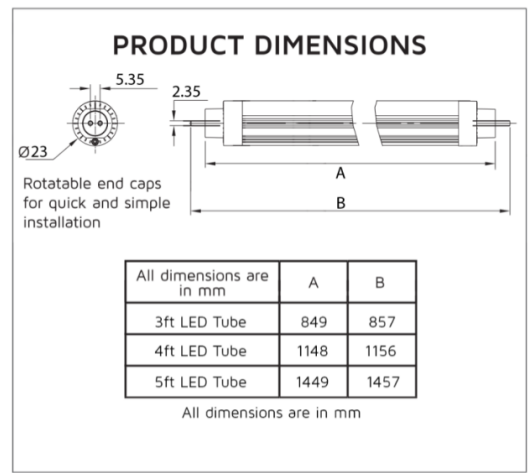

Technical Specifications

Power Factor	>0.95
LED Manufacturer	Sanan
LED Type	SMD 2835
Total Circuit Power (w)	12W
Electrical Class	2
Colour Rendering	>80 CRI
Lamp Viewing Angle	120°
Dimmable	Yes (requires Driver)
Operating Temp.	-15°C to +45°C
Lifespan LM80	50,000 Hours
UGR Rating	22
Manufacturer	Wiscoon Tech Co. Ltd.
Fire Rating	V2
Housing Colour	White
Housing Material	Aluminium
Diffuser Material	Polycarbonate
Dimming Input Type	DALI

Other Options

Description	
NET-55-01-14	Carlton T5 DALI Tube 4000K (3ft) 12W (inc. Driver 66V @ 150mA)
NET-55-01-02	Carlton T5 DALI Tube 4000K (3ft) 12W (exc. Driver)
NET-55-01-16	Carlton T5 DALI Tube 4000K (4ft) 16W (inc. Driver 66V @ 200mA)
NET-55-01-04	Carlton T5 DALI Tube 4000K (4ft) 16W (exc. Driver)
NET-55-01-18	Carlton T5 DALI Tube 4000K (5ft) 20W (inc. Driver 66V @ 250mA)
NET-55-01-06	Carlton T5 DALI Tube 4000K (5ft) 20W (exc. Driver)

NET LED Lighting

Buckingham Business Park, 300 Anderson Road,
Swavesey, Cambridge, CB24 4UQ

ORDER BY 6PM
FOR NEXT DAY DELIVERY