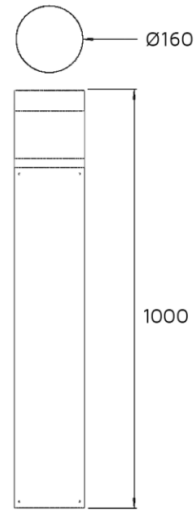

Key Data

| | |
|---------------------------|-------------------|
| Power | 22W |
| Luminous Flux | 2000lm |
| Colour Temperature | 3000K/4000K/6000K |
| IP Rating | IP65 |
| IK Rating | IK08 |
| Dimensions | Ø160 x 1000mm |
| Warranty | 3 Years |

T: 01223 851505 | sales@netled.co.uk | www.netled.co.uk

ORDER BY 6PM
FOR NEXT DAY DELIVERY

Technical Specifications

| | |
|----------------------------|------------------------|
| Input Voltage (AC) | 220-240V |
| Power Factor | >0.90 |
| Luminaire Efficacy | 90-100lm/W |
| LED Manufacturer | Duris |
| LED Type | SMD 2835 |
| Driver Manufacturer | BOKE |
| Driver Output Voltage (DC) | 28-38V |
| Total Circuit Power (W) | 22W |
| Electrical Class | 1 |
| Colour Rendering | >80 CRI |
| Lamp Viewing Angle | 180° |
| Dimmable | No |
| Operating Temp. | -25°C to +40°C |
| Lifespan LM80 | 50,000 Hours |
| Weight | 5.8Kg |
| Manufacturer | Kingsway Lighting Ltd. |
| Hours Maintained | 3H |
| Photocell Compatible | No |
| Self Test | No |
| Housing Colour | Black |
| Housing Material | Aluminium |
| Diffuser Material | Acrylic |
| Emergency Kit | 3 Year Warranty |
| Emergency Operation | >3H |