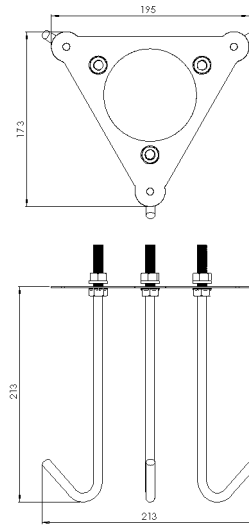

ROOT J BOLT MOUNTING KIT

NET-53-14-08

NET LED Lighting

Buckingway Business Park, 300 Anderson Road,
Swavesey, Cambridge, CB24 4UQ

T: 01223 851505 | sales@netled.co.uk | www.netled.co.uk

ORDER BY 6PM
FOR NEXT DAY DELIVERY

Other Options

| Description | |
|--------------|--------------------------|
| NET-53-14-08 | Root J Bolt Mounting Kit |

NET LED Lighting

Buckingway Business Park, 300 Anderson Road,
Swavesey, Cambridge, CB24 4UQ