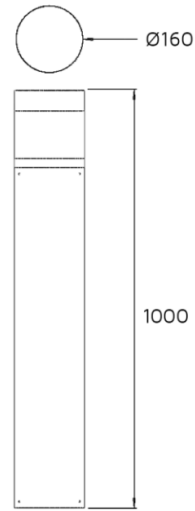

Technical Specifications

Input Voltage (AC)	220-240V
Power Factor	>0.90
Luminaire Efficacy	90-100lm/W
LED Manufacturer	Duris
LED Type	SMD 2835
Driver Manufacturer	BOKE
Driver Output Voltage (DC)	28-38V
Total Circuit Power (w)	22W
Electrical Class	1
Colour Rendering	>80 CRI
Lamp Viewing Angle	180°
Dimmable	No
Operating Temp.	-25°C to +40°C
Lifespan LM80	50,000 Hours
Weight	5.8Kg
Manufacturer	Kingsway Lighting Ltd.
Photocell Compatible	No
Housing Colour	Black
Housing Material	Aluminium
Diffuser Material	Acrylic

Other Options

Description	
NET-53-14-06	Ely Louvre Head Bollard Tri-Colour 22W Standard
NET-53-14-11	Ely Louvre Head Bollard Tri-Colour 22W Photocell
NET-53-14-10	Ely Louvre Head Bollard Tri-Colour 22W Emergency
NET-53-14-12	Ely Louvre Head Bollard Tri-Colour 22W Photocell Emergency

NET LED Lighting

Buckingham Business Park, 300 Anderson Road,
Swavesey, Cambridge, CB24 4UQ

ORDER BY 6PM
FOR NEXT DAY DELIVERY