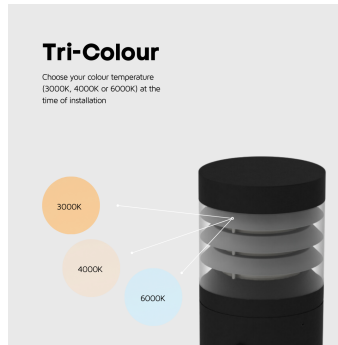

ELY LOUVRE HEAD BOLLARD TRI-COLOUR 22W STANDARD

NET-53-14-06

Features & Benefits

- Selectable 3000K, 4000K or 6000K colour temperature
- White reflector helps distribute the light evenly and reduce glare
- Weatherproof connector protects the wiring from water and moisture
- IK09 rated housing
- Optional Anchor Mounting Kit available

Key Data

Power	22W
Luminous Flux	2000lm
Colour Temperature	3000K/4000K/6000K
IP Rating	IP65
IK Rating	IK08
Dimensions	Ø160 x 1000mm
Warranty	3 Years

Compatible Accessories

NET-53-14-08	Root J Bolt Mounting Kit
--------------	--------------------------