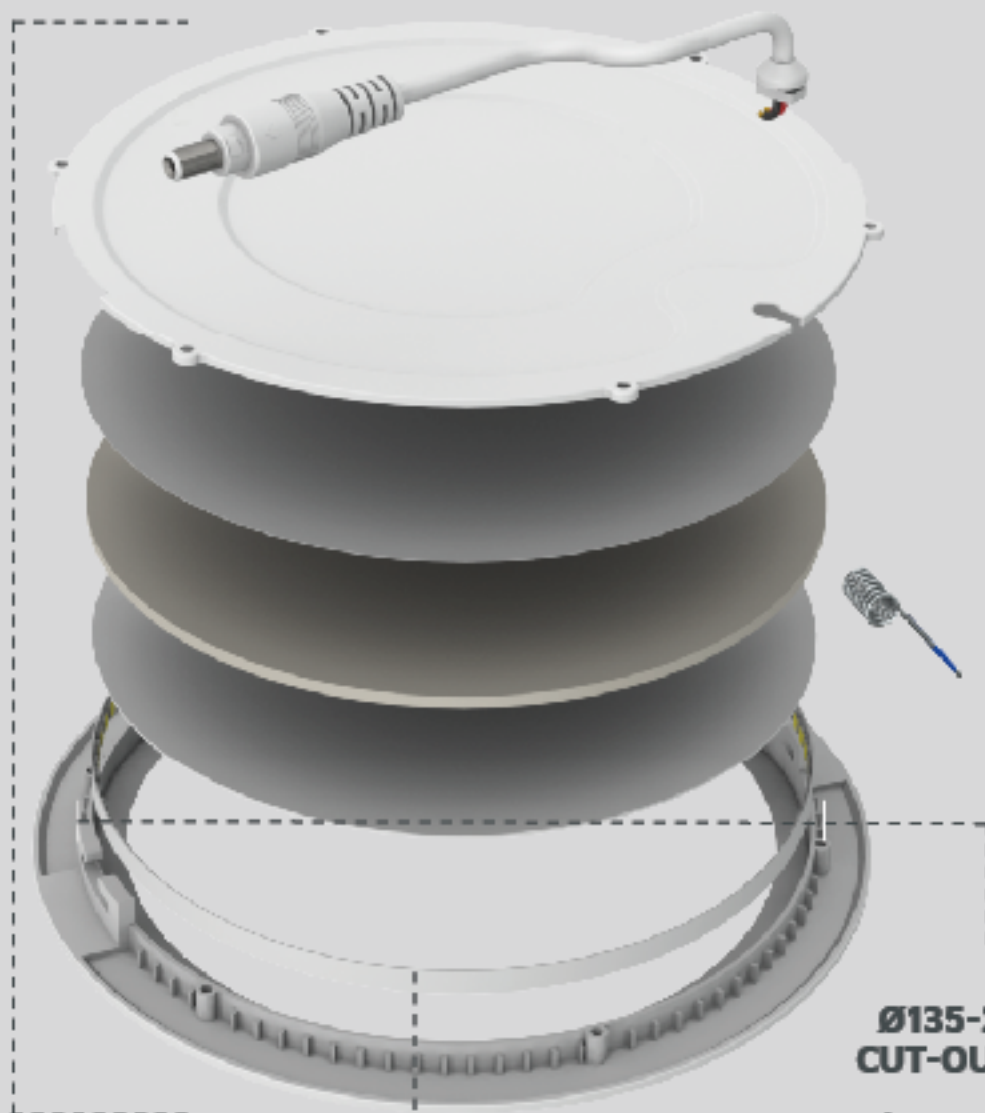

**3H LiFePO4
Emergency Kit**

Requires little maintenance and ensures a long lifespan

Features & Benefits

- 3H Emergency function
- Ø135mm cut out size
- Slim, low profile design
- Stainless steel retaining clips
- Single colour temperature 4000K
- 10mm depth

Input Voltage (AC)	220-240V
Power Factor	>0.5
Luminaire Efficacy	90lm/W
LED Manufacturer	MTC
LED Type	SMD 2835
No. of LEDs	60
Driver Manufacturer	Hooger Electronics
Driver Output Voltage (DC)	22-42V
Total Circuit Power (W)	10W
Electrical Class	2
Colour Rendering	>80 CRI
Lamp Viewing Angle	120°
Dimmable	Optional Upgrade
Flicker-Free	Yes
Operating Temp.	0°C to +35°C
Lifespan LM80	35,000 Hours
UGR Rating	27
Weight	0.29Kg
Manufacturer	Kingsway Lighting
Hours Maintained	3H
Luminous Flux Factor	30%
Self Test	No
Cut-Out Size	Ø135mm
Housing Colour	White
Housing Material	Aluminium
Battery Pack	LiFePO4 3.2V 4.5Ah
Emergency Kit	3 Year Warranty
Emergency Operation	>3H
Emergency Pack	Streamer

ORDER BY 6PM
FOR NEXT DAY DELIVERY

T: 01223 851505 | sales@netled.co.uk | www.netled.co.uk

10MM DEPTH

Essential for shallow ceiling voids

STAINLESS STEEL RETAINING CLIPS

Quick and simple installation with no need for additional tools

4K

4000K COLOUR TEMPERATURE

Create a focused environment perfect for offices and commercial spaces

Ø135-210MM CUT-OUT SIZE

Retrofit over an existing cut-out from anywhere between Ø135mm and Ø210mm