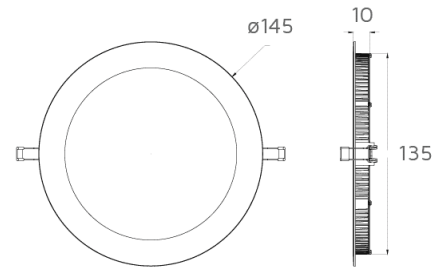

**3H LiFePO4
Emergency Kit**

Requires little maintenance and ensures a long lifespan

Features & Benefits

- 3H Emergency function
- Ø135mm cut out size
- Slim, low profile design
- Stainless steel retaining clips
- Single colour temperature 4000K
- 10mm depth

Key Data

Power	10W
Luminous Flux	900lm
Colour Temperature	4000K
IP Rating	IP20
Dimensions	Ø145 x 10mm
Warranty	3 Years

Compatible Accessories

NET-42-43-26	Merrytek Dimming Driver up to 10W
NET-42-43-05	Merrytek Ceiling Mount Microwave Sensor

Input Voltage (AC)	220-240V
Power Factor	>0.5
Luminaire Efficacy	90lm/W
LED Manufacturer	MTC
LED Type	SMD 2835
No. of LEDs	60
Driver Manufacturer	Hooger Electronics
Driver Output Voltage (DC)	22-42V
Total Circuit Power (W)	10W
Electrical Class	2
Colour Rendering	>80 CRI
Lamp Viewing Angle	120°
Dimmable	Optional Upgrade
Flicker-Free	Yes
Operating Temp.	0°C to +35°C
Lifespan LM80	35,000 Hours
UGR Rating	27
Weight	0.29Kg
Manufacturer	Kingsway Lighting
Hours Maintained	3H
Luminous Flux Factor	30%
Self Test	No
Cut-Out Size	Ø135mm
Housing Colour	White
Housing Material	Aluminium
Battery Pack	LiFePO4 3.2V 4.5Ah
Emergency Kit	3 Year Warranty
Emergency Operation	>3H
Emergency Pack	Streamer