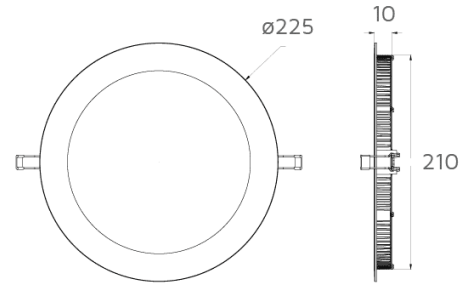

ASHLEY SLIM DOWNLIGHT 4000K 8" 18W STANDARD

NET-53-05-85

Features & Benefits

- Ø210mm cut out size
- Slim, low profile design
- Stainless steel retaining clips
- Single colour temperature 4000K
- 10mm depth

Key Data

Power	18W
Luminous Flux	1750lm
Colour Temperature	4000K
IP Rating	IP20
Dimensions	Ø225 x 10mm
Warranty	3 Years

Compatible Accessories

NET-50-12-08	Manual/Self Test Emergency Selectable LED Converter 2.5W
NET-61-33-03	DALI Emergency Kit 3W
NET-61-35-13	Buckden Self Test Emergency Kit 3W for Panels and Downlights
NET-42-43-05	Merrytek Ceiling Mount Microwave Sensor

Input Voltage (AC)	220-240V
Power Factor	>0.5
Luminaire Efficacy	97lm/W
LED Manufacturer	MTC
LED Type	SMD 2835
No. of LEDs	110
Driver Manufacturer	Hooger Electronics
Driver Output Voltage (DC)	22-42V
Total Circuit Power (W)	18W
Electrical Class	2
Colour Rendering	>80 CRI
Lamp Viewing Angle	120°
Dimmable	No
Flicker-Free	Yes
Operating Temp.	0°C to +35°C
Lifespan LM80	35,000 Hours
UGR Rating	27
Weight	0.42Kg
Manufacturer	Kingsway Lighting
Cut-Out Size	Ø210mm
Housing Colour	White
Housing Material	Aluminium

4K

4000K COLOUR TEMPERATURE

Create a focused environment perfect for offices and commercial spaces

Ø135-210MM CUT-OUT SIZE

Retrofit over an existing cut-out from anywhere between Ø135mm and Ø210mm