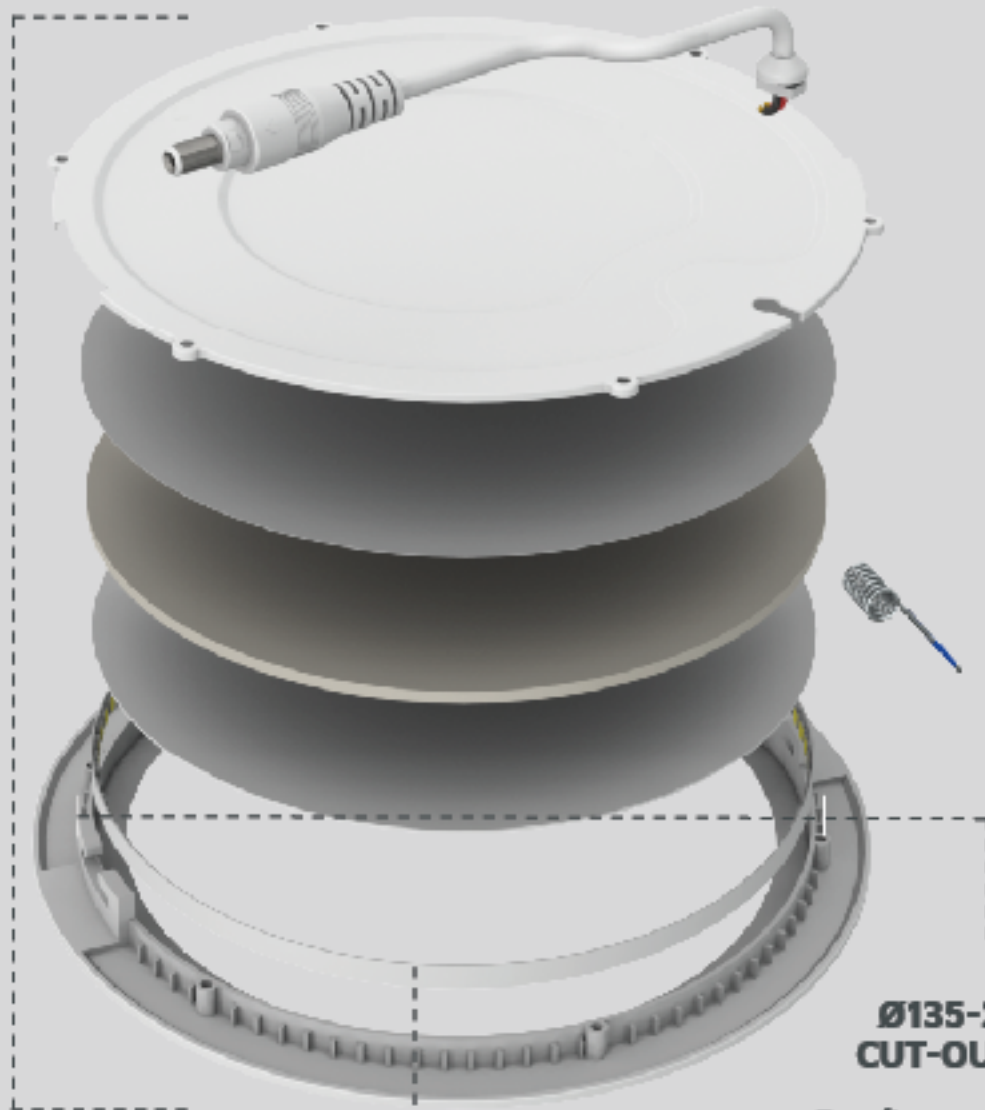

ASHLEY SLIM DOWNLIGHT 4000K 8" 18W STANDARD

NET-53-05-85

Features & Benefits

- Ø210mm cut out size
- Slim, low profile design
- Stainless steel retaining clips
- Single colour temperature 4000K
- 10mm depth

Input Voltage (AC)	220-240V
Power Factor	>0.5
Luminaire Efficacy	97lm/W
LED Manufacturer	MTC
LED Type	SMD 2835
No. of LEDs	110
Driver Manufacturer	Hooger Electronics
Driver Output Voltage (DC)	22-42V
Total Circuit Power (W)	18W
Electrical Class	2
Colour Rendering	>80 CRI
Lamp Viewing Angle	120°
Dimmable	No
Flicker-Free	Yes
Operating Temp.	0°C to +35°C
Lifespan LM80	35,000 Hours
UGR Rating	27
Weight	0.42Kg
Manufacturer	Kingsway Lighting
Cut-Out Size	Ø210mm
Housing Colour	White
Housing Material	Aluminium

ORDER BY 6PM
FOR NEXT DAY DELIVERY

T: 01223 851505 | sales@netled.co.uk | www.netled.co.uk

10MM DEPTH

Essential for shallow ceiling voids

STAINLESS STEEL RETAINING CLIPS

Quick and simple installation with no need for additional tools

4K

4000K COLOUR TEMPERATURE

Create a focused environment perfect for offices and commercial spaces

Ø135-210MM CUT-OUT SIZE

Retrofit over an existing cut-out from anywhere between Ø135mm and Ø210mm