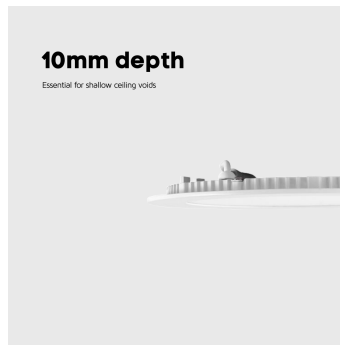

ASHLEY SLIM DOWNLIGHT 4000K 8" 18W STANDARD

NET-53-05-85

Features & Benefits

- Ø210mm cut out size
- Slim, low profile design
- Stainless steel retaining clips
- Single colour temperature 4000K
- 10mm depth

Key Data

Power	18W
Luminous Flux	1750lm
Colour Temperature	4000K
IP Rating	IP20
Dimensions	Ø225 x 10mm
Warranty	3 Years

Compatible Accessories

NET-50-12-08	Manual/Self Test Emergency Selectable LED Converter 2.5W
NET-61-33-03	DALI Emergency Kit 3W
NET-61-35-13	Buckden Self Test Emergency Kit 3W for Panels and Downlights
NET-42-43-05	Merrytek Ceiling Mount Microwave Sensor

Input Voltage (AC)	220-240V
Power Factor	>0.5
Luminaire Efficacy	97lm/W
LED Manufacturer	MTC
LED Type	SMD 2835
No. of LEDs	110
Driver Manufacturer	Hooger Electronics
Driver Output Voltage (DC)	22-42V
Total Circuit Power (W)	18W
Electrical Class	2
Colour Rendering	>80 CRI
Lamp Viewing Angle	120°
Dimmable	No
Flicker-Free	Yes
Operating Temp.	0°C to +35°C
Lifespan LM80	35,000 Hours
UGR Rating	27
Weight	0.42Kg
Manufacturer	Kingsway Lighting
Cut-Out Size	Ø210mm
Housing Colour	White
Housing Material	Aluminium