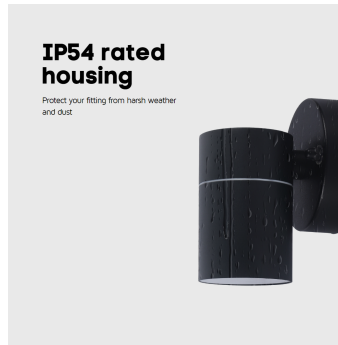

HATLEY UP/DOWN WALL LIGHT - SINGLE DIRECTION

NET-53-01-07

Features & Benefits

- Adjustable to provide light either up or down
- IP54 rated housing
- Ideal for feature or accent lighting
- Optional LG GU10 LED lamp available

Key Data

IP Rating	IP54
Warranty	3 Years

Compatible Accessories

NET-40-07-02	LG GU10 LED Lamp 4.3W 2700K
--------------	-----------------------------

NET LED Lighting

Buckingway Business Park, 300 Anderson Road,
Swavesey, Cambridge, CB24 4UQ