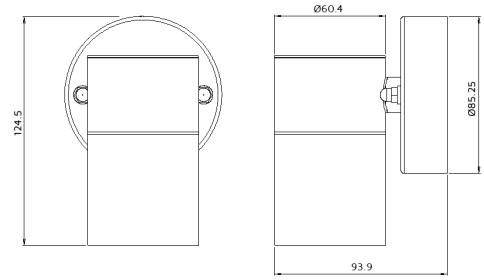

HATLEY UP/DOWN WALL LIGHT - SINGLE DIRECTION

NET-53-01-07

Features & Benefits

- Adjustable to provide light either up or down
- IP54 rated housing
- Ideal for feature or accent lighting
- Optional LG GU10 LED lamp available

Key Data

IP Rating	IP54
Warranty	3 Years

Compatible Accessories

NET-40-07-02	LG GU10 LED Lamp 4.3W 2700K
--------------	-----------------------------

NET LED Lighting

Buckingway Business Park, 300 Anderson Road,
Swavesey, Cambridge, CB24 4UQ

T: 01223 851505 | sales@netled.co.uk | www.netled.co.uk

ORDER BY 6PM
FOR NEXT DAY DELIVERY

Other Options

Description	
NET-53-01-03	Hatley Up/Down Wall Light - Black
NET-53-01-05	Hatley Up/Down Wall Light - PIR Sensor
NET-53-01-07	Hatley Up/Down Wall Light - Single Direction