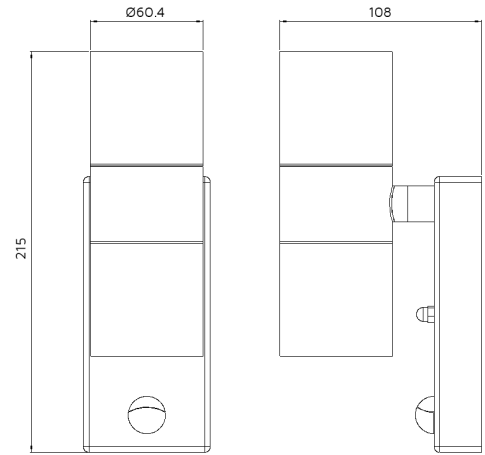

## Other Options

Description	
NET-53-01-03	Hatley Up/Down Wall Light - Black
NET-53-01-05	Hatley Up/Down Wall Light - PIR Sensor
NET-53-01-07	Hatley Up/Down Wall Light - Single Direction