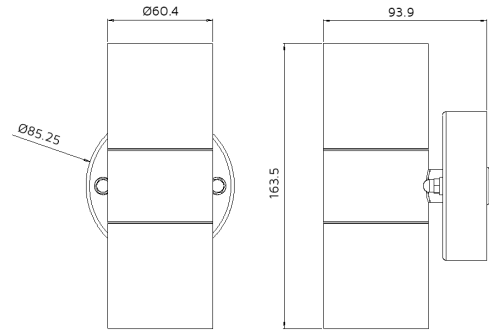

## Other Options

Description	
NET-53-01-03	Hatley Up/Down Wall Light - Black
NET-53-01-05	Hatley Up/Down Wall Light - PIR Sensor
NET-53-01-07	Hatley Up/Down Wall Light - Single Direction