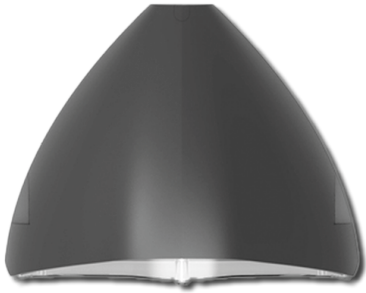

WESTON ANGULAR WALLPACK 3000K/4000K 13W/18W/28W STANDARD

NET-51-11-50

Features & Benefits

- Tri-Wattage driver allows a choice between 13W, 18W or 28W
- Selectable 3000K or 4000K colour temperature
- High efficiency - up to 140lm/W
- IP65 and IK10 rated housing
- Rear and side cable entry
- Flicker-free driver

Key Data

Power	13W/18W/28W
Luminous Flux	1700lm/2500lm/3500lm
Colour Temperature	3000K/4000K
IP Rating	IP65
IK Rating	IK10
Dimensions	319 x 265 x 165mm
Warranty	5 Years (Registration Required)

Compatible Accessories