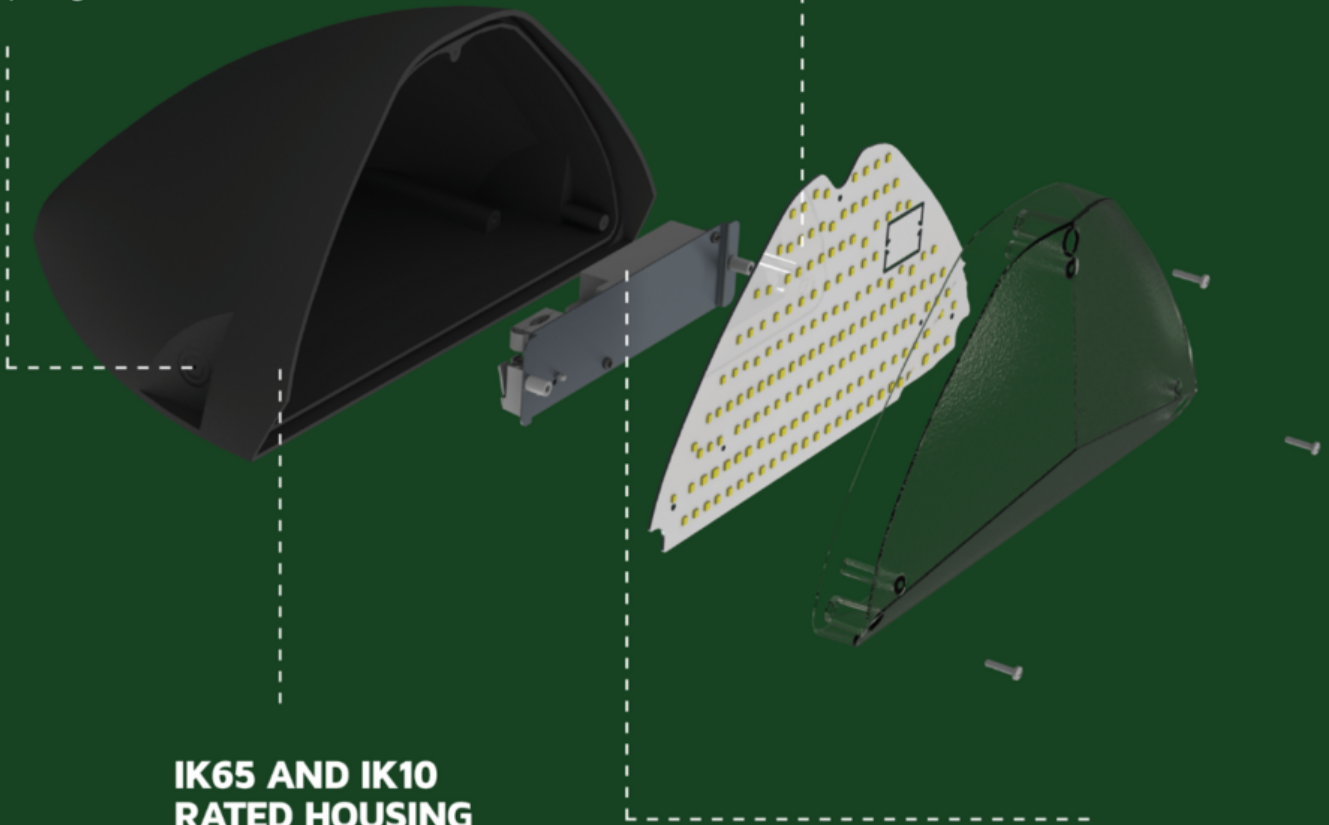

SELECTABLE COLOUR TEMPERATURE

Choose your colour temperature
3000K or 4000K

IK65 AND IK10 RATED HOUSING

Protect your fitting from harsh weather and impact

SELECTABLE WATTAGE

Choose your power setting
13W, 18W or 20W