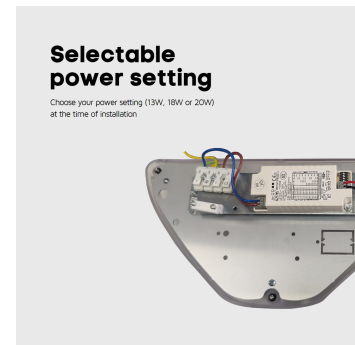

WESTON ANGULAR WALLPACK 3000K/4000K 13W/18W/28W STANDARD

NET-51-11-50

Features & Benefits

- Tri-Wattage driver allows a choice between 13W, 18W or 28W
- Selectable 3000K or 4000K colour temperature
- High efficiency - up to 140lm/W
- IP65 and IK10 rated housing
- Rear and side cable entry
- Flicker-free driver

Key Data

Power	13W/18W/28W
Luminous Flux	1700lm/2500lm/3500lm
Colour Temperature	3000K/4000K
IP Rating	IP65
IK Rating	IK10
Dimensions	319 x 265 x 165mm
Warranty	5 Years (Registration Required)

Compatible Accessories

ORDER BY 6PM
FOR NEXT DAY DELIVERY

Technical Specifications

Input Voltage (AC)	220-240V
Power Factor	>0.9
Luminaire Efficacy	125lm/W
LED Manufacturer	Shenzhen Jingrui Photoelectric Co. Ltd.
LED Type	SMD 2835
No. of LEDs	168
Driver Manufacturer	Sealite Co. Ltd.
Total Circuit Power (W)	13W/18W/28W
Electrical Class	1
Colour Rendering	>80 CRI
Lamp Viewing Angle	120°C
Dimmable	No
Operating Temp.	-20°C to +40°C
Lifespan LM80	60,000 Hours
UGR Rating	22
Weight	2.2Kg
Manufacturer	Sealite Co. Ltd
Luminous Flux Factor	1700lm/2500lm/3500lm
Housing Colour	Black
Housing Material	Aluminium
Diffuser Material	Polycarbonate