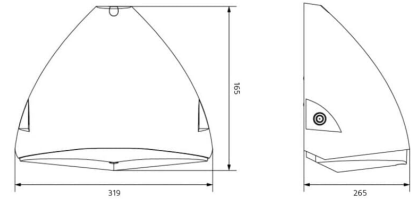

Technical Specifications

Input Voltage (AC)	220-240V
Power Factor	>0.9
Luminaire Efficacy	125lm/W
LED Manufacturer	Shenzhen Jingrui Photoelectric Co. Ltd.
LED Type	SMD 2835
No. of LEDs	168
Driver Manufacturer	Sealite Co. Ltd.
Total Circuit Power (W)	13W/18W/28W
Electrical Class	1
Colour Rendering	>80 CRI
Lamp Viewing Angle	120°C
Dimmable	No
Operating Temp.	-20°C to +40°C
Lifespan LM80	60,000 Hours
UGR Rating	22
Weight	2.2Kg
Manufacturer	Sealite Co. Ltd
Luminous Flux Factor	1700lm/2500lm/3500lm
Housing Colour	Black
Housing Material	Aluminium
Diffuser Material	Polycarbonate

Other Options

Description	
NET-51-11-50	Weston Angular Wallpack 3000K/4000K 13W/18W/28W Standard
NET-51-11-52	Weston Angular Wallpack 3000K/4000K 13W/18W/28W Emergency

NET LED Lighting

Buckingham Business Park, 300 Anderson Road,
Swavesey, Cambridge, CB24 4UQ

ORDER BY 6PM
FOR NEXT DAY DELIVERY

T: 01223 851505 | sales@netled.co.uk | www.netled.co.uk