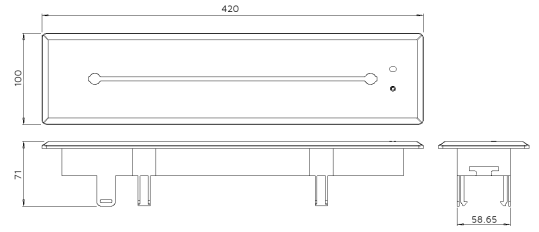

RECESS MOUNT KIT FOR BOURNE MULTI-INSTALLATION DALI EMERGENCY EXIT

NET-51-10-78

Features & Benefits

- Provides a sleek, unobtrusive installation that integrates seamlessly with ceilings or walls
- Specifically designed for use with DALI emergency exit signs
- Ensures the emergency exit sign is securely mounted for clear visibility during emergencies

Key Data

Dimensions	452 x 70 x 378mm
Warranty	5 Years (Registration Required)

NET LED Lighting

Buckingway Business Park, 300 Anderson Road,
Swavesey, Cambridge, CB24 4UQ

T: 01223 851505 | sales@netled.co.uk | www.netled.co.uk

ORDER BY 6PM
FOR NEXT DAY DELIVERY

Technical Specifications

Electrical Class	2
Operating Temp.	0°C - +45°C
Manufacturer	Sealite Co. Ltd.
Product Fixing Method	Ceiling Recessed
Housing Colour	White
Housing Material	Polycarbonate