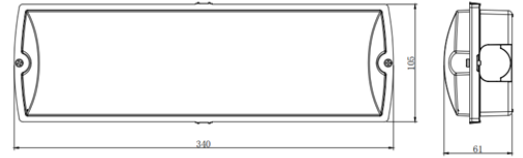

Technical Specifications

Input Voltage (AC)	220-240V
Power Factor	0.3
Luminaire Efficacy	110lm/W
Driver Manufacturer	Sealite Co. Ltd.
Total Circuit Power (w)	2W
Electrical Class	2
Colour Rendering	>80 CRI
Lamp Viewing Angle	120°
Dimmable	No
Operating Temp.	0°C to +45°C
Lifespan LM80	50,000 Hours
Manufacturer	Sealite Co. Ltd.
Hours Maintained	3 Hours
Maintained	No
Self Test	No
Housing Colour	White
Housing Material	Polycarbonate
Battery Pack	LiFePO4 6.4V 1.5Ah
Battery Warranty	1 Year
Duration	>3 Hours
Emergency Operation	3H
Control Type	DALI

Other Options

Description	
NET-51-10-71	Bourne DALI Emergency EXIT Bulkhead IP65 2W inc. Legends

NET LED Lighting

Buckingham Business Park, 300 Anderson Road,
Swavesey, Cambridge, CB24 4UQ

T: 01223 851505 | sales@netled.co.uk | www.netled.co.uk

ORDER BY 6PM
FOR NEXT DAY DELIVERY