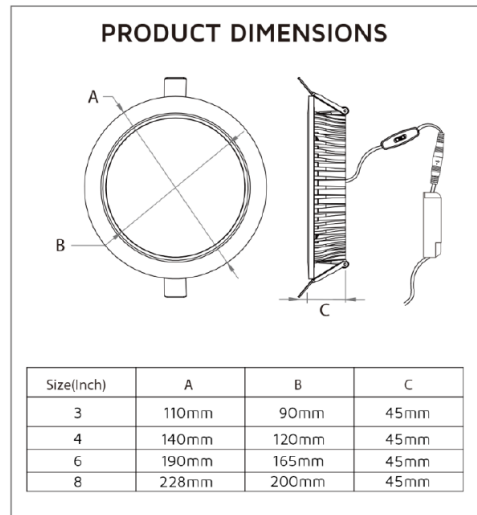

Technical Specifications

Input Voltage (AC)	220-240V
Power Factor	>0.9
Luminaire Efficacy	105lm/W
LED Manufacturer	Hongliitronic
LED Type	SMD 2835
No. of LEDs	120
Driver Manufacturer	Tridonic Premium Series
Driver Output Voltage (DC)	30-44V
Total Circuit Power (W)	20W
Electrical Class	3
Colour Rendering	>80 CRI
Lamp Viewing Angle	110°
Dimmable	Yes
Flicker-Free	Yes
Operating Temp.	0°C to +45°C
Lifespan LM80	50,000 Hours
Diffuser Flammability Rating	TP(a)
UGR Rating	More than 19
Weight	0.87Kg
Manufacturer	CREP Optoelectronics
Hours Maintained	3H
Luminous Flux Factor	15%
Self Test	No
Cut-Out Size	ø200-210mm
Housing Colour	White
Housing Material	Aluminium
Battery Pack	LiFePO4 3.2V 4.5Ah
Dimming Input Type	Tridonic one4all Dimming - DALI 1 & 2 and switchDIM (Push)
Emergency Kit	3 Year Warranty
Emergency Operation	>3H
Emergency Pack	Streamer

Other Options

Description	
NET-49-05-76	Caxton Downlight Tri-Colour 8" 20W TP(a) Standard
NET-49-05-87	Caxton Downlight Tri-Colour 8" 20W TP(a) Emergency/Self Test
NET-49-05-88	Caxton Downlight Tri-Colour 8" 20W TP(a) Dimmable one4all
NET-49-05-89	Caxton Downlight Tri-Colour 8" 20W TP(a) Dimmable Emergency/Self Test
NET-49-05-30	Caxton Downlight Tri-Colour 8" 20W TP(a) Dimmable DALI Emergency

NET LED Lighting

Buckingham Business Park, 300 Anderson Road,
Swavesey, Cambridge, CB24 4UQ

ORDER BY 6PM
FOR NEXT DAY DELIVERY