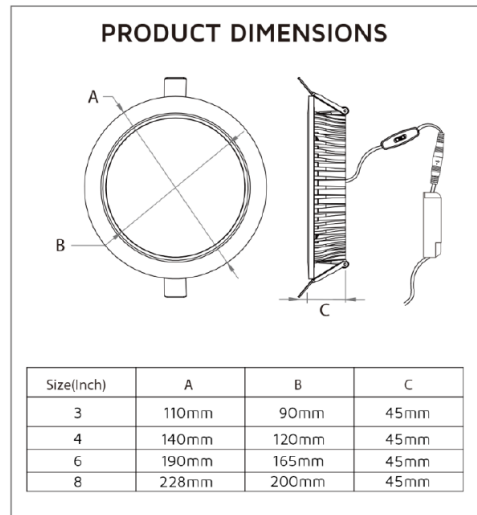

Key Data

Power	20W
Luminous Flux	2100lm/2200lm/2100lm
Colour Temperature	3000K/4000K/5500K
IP Rating	IP65 Front/IP20 Rear
Dimensions	ø228 x 45mm
Warranty	5 Years (Registration Required)

Compatible Accessories

T: 01223 851505 | sales@netled.co.uk | www.netled.co.uk

ORDER BY 6PM
FOR NEXT DAY DELIVERY

Technical Specifications

Input Voltage (AC)	220-240V
Power Factor	>0.9
Luminaire Efficacy	105lm/W
LED Manufacturer	Hongliitronic
LED Type	SMD 2835
No. of LEDs	120
Driver Manufacturer	Tridonic Premium Series
Driver Output Voltage (DC)	30-44V
Total Circuit Power (W)	20W
Electrical Class	3
Colour Rendering	>80 CRI
Lamp Viewing Angle	110°
Dimmable	Yes
Flicker-Free	Yes
Operating Temp.	0°C to +45°C
Lifespan LM80	50,000 Hours
Diffuser Flammability Rating	TP(a)
UGR Rating	More than 19
Weight	0.87Kg
Manufacturer	CREP Optoelectronics
Cut-Out Size	ø200-210mm
Housing Colour	White
Housing Material	Aluminium
Dimming Input Type	Tridonic one4all Dimming - DALI 1 & 2 and switchDIM (Push)