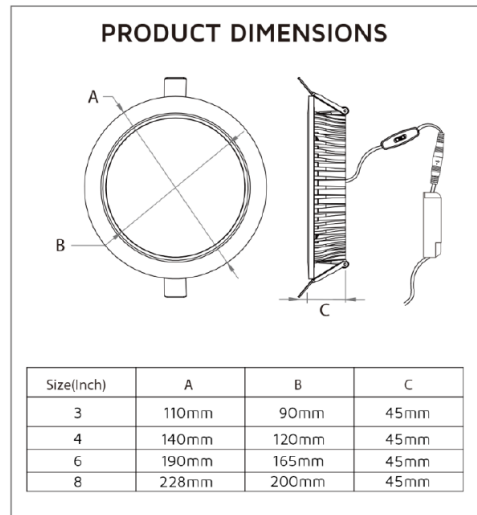

### Key Data

<b>Power</b>	20W
<b>Luminous Flux</b>	2100lm/2200lm/2100lm
<b>Colour Temperature</b>	3000K/4000K/5500K
<b>IP Rating</b>	IP65 Front/IP20 Rear
<b>Dimensions</b>	Ø228 x 45mm
<b>Warranty</b>	5 Years (Registration Required)

## Technical Specifications

Input Voltage (AC)	220-240V
Power Factor	>0.9
Luminaire Efficacy	105lm/W
LED Manufacturer	Hongliitronic
LED Type	SMD 2835
No. of LEDs	120
Driver Manufacturer	Tridonic Advanced Series
Driver Output Voltage (DC)	30-44V
Total Circuit Power (W)	20W
Electrical Class	3
Colour Rendering	>80 CRI
Lamp Viewing Angle	110°
Dimmable	No
Flicker-Free	Yes
Operating Temp.	0°C to +45°C
Lifespan LM80	50,000 Hours
Diffuser Flammability Rating	TP(a)
UGR Rating	More than 19
Weight	0.87Kg
Manufacturer	CREP Optoelectronics
Hours Maintained	3H
Luminous Flux Factor	15%
Self Test	No
Cut-Out Size	ø200-210mm
Housing Colour	White
Housing Material	Aluminium
Battery Pack	LiFePO4 3.2V 4.5Ah
Emergency Kit	3 Year Warranty
Emergency Operation	>3H
Emergency Pack	Streamer