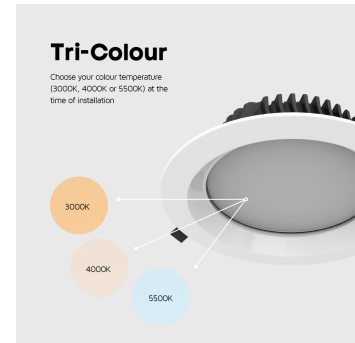

CAXTON DOWNLIGHT TRI-COLOUR 6" 16W TP(A) DIMMABLE ONE4ALL

NET-49-05-84

Features & Benefits

- Tridonic one4all Dimming - DALI 1 & 2 and switchDIM (Push)
- Ø165-175mm cut out size
- TP(a) flammability-rated diffuser
- Selectable 3000K, 4000K or 5500K colour temperature
- Shatterproof polycarbonate diffuser
- Stainless steel retaining clips

Key Data

Power	16W
Luminous Flux	1600lm/1700lm/1650lm
Colour Temperature	3000K/4000K/5500K
IP Rating	IP65 Front/IP20 Rear
Dimensions	Ø190 x 45mm
Warranty	5 Years (Registration Required)

Compatible Accessories

T: 01223 851505 | sales@netled.co.uk | www.netled.co.uk

ORDER BY 6PM
 FOR NEXT DAY DELIVERY

Technical Specifications

Input Voltage (AC)	220-240V
Power Factor	>0.5
Luminaire Efficacy	105lm/W
LED Manufacturer	Hongliitronic
LED Type	SMD 2835
No. of LEDs	96
Driver Manufacturer	Tridonic Premium Series
Driver Output Voltage (DC)	24-43V
Total Circuit Power (W)	16W
Electrical Class	3
Colour Rendering	>80 CRI
Lamp Viewing Angle	110°
Dimmable	Yes
Flicker-Free	Yes
Operating Temp.	0°C to +45°C
Lifespan LM80	50,000 Hours
Diffuser Flammability Rating	TP(a)
UGR Rating	More than 19
Weight	0.63Kg
Manufacturer	CREP Optoelectronics
Cut-Out Size	ø165-175mm
Housing Colour	White
Housing Material	Aluminium
Dimming Input Type	Tridonic one4all Dimming - DALI 1 & 2 and switchDIM (Push)