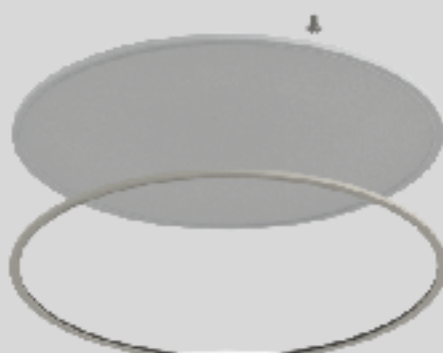

Comply with Building Regulations
and prevent flaming particles

IP65 RATED FASCIA

Protect the downlight
from water and dust

SHATTERPROOF POLYCARBONATE DIFFUSER

Designed to prevent
the diffuser shattering into
small, indistinct pieces