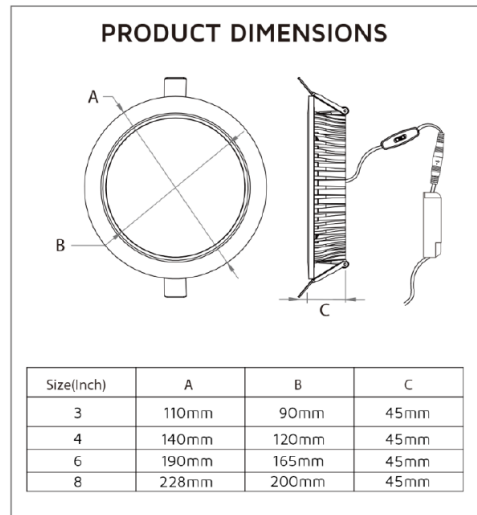

Key Data

Power	16W
Luminous Flux	1600lm/1700lm/1650lm
Colour Temperature	3000K/4000K/5500K
IP Rating	IP65 Front/IP20 Rear
Dimensions	Ø190 x 45mm
Warranty	5 Years (Registration Required)

Compatible Accessories

T: 01223 851505 | sales@netled.co.uk | www.netled.co.uk

ORDER BY 6PM
 FOR NEXT DAY DELIVERY

Technical Specifications

Input Voltage (AC)	220-240V
Power Factor	>0.5
Luminaire Efficacy	105lm/W
LED Manufacturer	Hongliitronic
LED Type	SMD 2835
No. of LEDs	96
Driver Manufacturer	Tridonic Premium Series
Driver Output Voltage (DC)	24-43V
Total Circuit Power (W)	16W
Electrical Class	3
Colour Rendering	>80 CRI
Lamp Viewing Angle	110°
Dimmable	Yes
Flicker-Free	Yes
Operating Temp.	0°C to +45°C
Lifespan LM80	50,000 Hours
Diffuser Flammability Rating	TP(a)
UGR Rating	More than 19
Weight	0.63Kg
Manufacturer	CREP Optoelectronics
Cut-Out Size	ø165-175mm
Housing Colour	White
Housing Material	Aluminium
Dimming Input Type	Tridonic one4all Dimming - DALI 1 & 2 and switchDIM (Push)