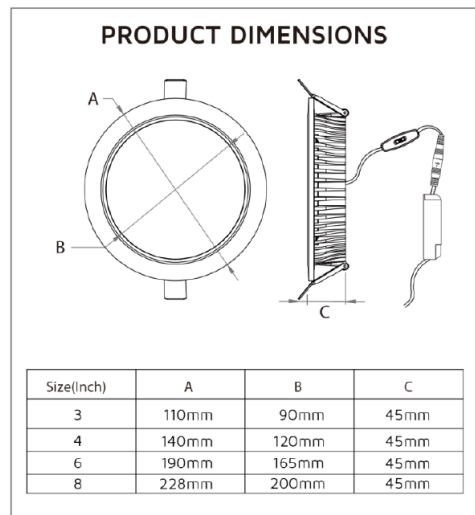

Key Data

Power	16W
Luminous Flux	1600lm/1700lm/1650lm
Colour Temperature	3000K/4000K/5500K
IP Rating	IP65 Front/IP20 Rear
Dimensions	Ø190 x 45mm
Warranty	5 Years (Registration Required)

Compatible Accessories

Input Voltage (AC)	220-240V
Power Factor	>0.5
Luminaire Efficacy	105lm/W
LED Manufacturer	Hongliitronic
LED Type	SMD 2835
No. of LEDs	96
Driver Manufacturer	Tridonic Advanced Series
Driver Output Voltage (DC)	24-43V
Total Circuit Power (W)	16W
Electrical Class	3
Colour Rendering	>80 CRI
Lamp Viewing Angle	110°
Dimmable	No
Flicker-Free	Yes
Operating Temp.	0°C to +45°C
Lifespan LM80	50,000 Hours
Diffuser Flammability Rating	TP(a)
UGR Rating	More than 19
Weight	0.63Kg
Manufacturer	CREP Optoelectronics
Hours Maintained	3H
Luminous Flux Factor	18.75%
Self Test	No
Cut-Out Size	ø165-175mm
Housing Colour	White
Housing Material	Aluminium
Battery Pack	LiFePO4 3.2V 4.5Ah
Emergency Kit	3 Year Warranty
Emergency Operation	>3H
Emergency Pack	Streamer