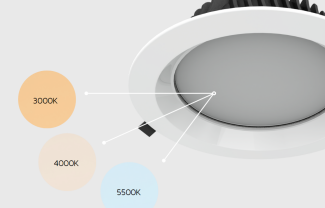

**3 Hour
Emergency
operation**

Tri-Colour

Features & Benefits

- 3H Emergency function
- Ø120-130mm cut out size
- TP(a) flammability-rated diffuser
- Selectable 3000K, 4000K or 5500K colour temperature
- Shatterproof polycarbonate diffuser
- Stainless steel retaining clips

Key Data

Power	7W
Luminous Flux	700lm/750lm/700lm
Colour Temperature	3000K/4000K/5500K
IP Rating	IP65 Front/IP20 Rear
Dimensions	ø140 x 45mm
Warranty	5 Years (Registration Required)

Compatible Accessories

NET-61-35-13	Buckden Self Test Emergency Kit 3W for Panels and Downlights
NET-42-43-05	Merrytek Ceiling Mount Microwave Sensor

NET LED Lighting

Buckingham Business Park, 300 Anderson Road,
Swavesey, Cambridge, CB24 4UQ

T: 01223 851505 | sales@netled.co.uk | www.netled.co.uk

ORDER BY 6PM
FOR NEXT DAY DELIVERY