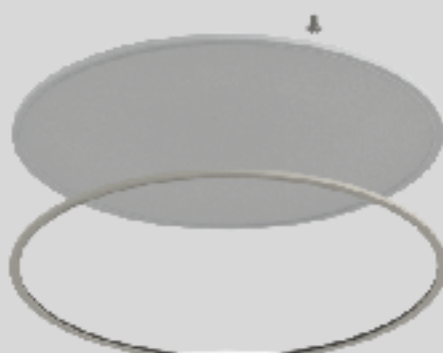

Available in 3", 4", 6" and 8", these downlights are designed to fit most existing holes

STAINLESS STEEL RETAINING CLIPS

Quick and simple installation with no need for additional tools

TRIDONIC DIMMABLE DRIVER

Customise lighting levels and reduce electricity consumption

Dimmable options only

TP(A) FLAMMABILITY RATED DIFFUSER

Comply with Building Regulations and prevent flaming particles

IP65 RATED FASCIA

Protect the downlight from water and dust

SHATTERPROOF POLYCARBONATE DIFFUSER

Designed to prevent the diffuser shattering into small, indistinct pieces

SELECTABLE COLOUR TEMPERATURE

Choose your colour temperature 3000K, 4000K or 5500K

NEW

MANUAL OR SELF TEST EMERGENCY SELECTABLE