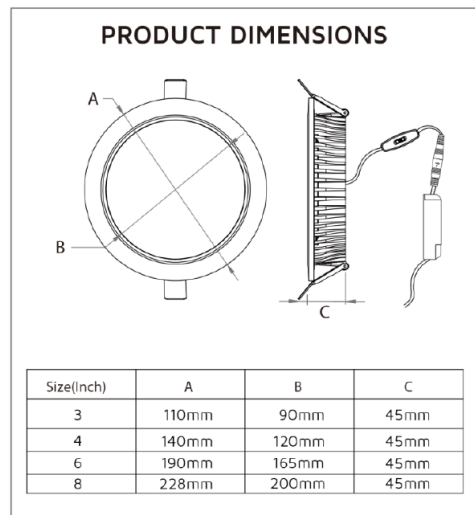

Key Data

Power	7W
Luminous Flux	700lm/750lm/700lm
Colour Temperature	3000K/4000K/5500K
IP Rating	IP65 Front/IP20 Rear
Dimensions	ø140 x 45mm
Warranty	5 Years (Registration Required)

Compatible Accessories

T: 01223 851505 | sales@netled.co.uk | www.netled.co.uk

ORDER BY 6PM
 FOR NEXT DAY DELIVERY

Technical Specifications

Input Voltage (AC)	220-240V
Power Factor	>0.5
Luminaire Efficacy	105lm/W
LED Manufacturer	Hongliitronic
LED Type	SMD 2835
No. of LEDs	60
Driver Manufacturer	Tridonic Essence Series
Driver Output Voltage (DC)	23-40V
Total Circuit Power (W)	7W
Electrical Class	3
Colour Rendering	>80 CRI
Lamp Viewing Angle	110°
Dimmable	No
Flicker-Free	Yes
Operating Temp.	0°C to +45°C
Lifespan LM80	50,000 Hours
Diffuser Flammability Rating	TP(a)
UGR Rating	More than 19
Weight	0.37Kg
Manufacturer	CREP Optoelectronics
Hours Maintained	3H
Luminous Flux Factor	43%
Self Test	No
Cut-Out Size	ø120-130mm
Housing Colour	White
Housing Material	Aluminium
Battery Pack	LiFePO4 3.2V 4.5Ah
Emergency Kit	3 Year Warranty
Emergency Operation	>3H
Emergency Pack	Streamer