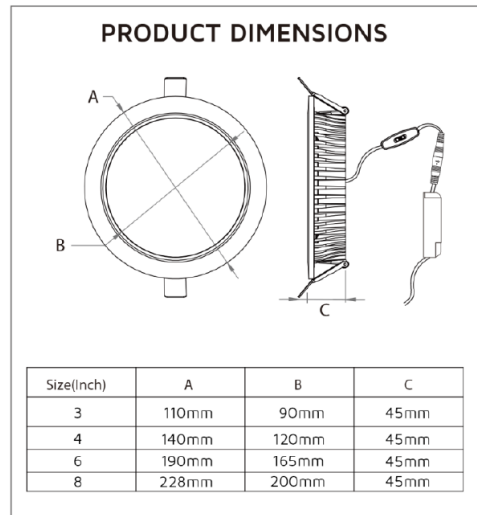

Key Data

Power	20W
Luminous Flux	2100lm/2200lm/2100lm
Colour Temperature	3000K/4000K/5500K
IP Rating	IP65 Front/IP20 Rear
Dimensions	ø228 x 45mm
Warranty	5 Years (Registration Required)

Compatible Accessories

Input Voltage (AC)	220-240V
Power Factor	>0.9
Luminaire Efficacy	105lm/W
LED Manufacturer	Hongliitronic
LED Type	SMD 2835
No. of LEDs	120
Driver Manufacturer	Tridonic Advanced Series
Driver Output Voltage (DC)	30-44V
Total Circuit Power (W)	20W
Electrical Class	3
Colour Rendering	>80 CRI
Lamp Viewing Angle	110°
Dimmable	No
Flicker-Free	Yes
Operating Temp.	0°C to +45°C
Lifespan LM80	50,000 Hours
Diffuser Flammability Rating	TP(a)
UGR Rating	More than 19
Weight	0.87Kg
Manufacturer	CREP Optoelectronics
Cut-Out Size	ø200-210mm
Housing Colour	White
Housing Material	Aluminium