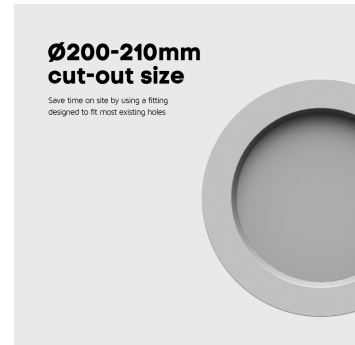

CAXTON DOWNLIGHT TRI-COLOUR 8" 20W TP(A) STANDARD

NET-49-05-76

Features & Benefits

- Ø200-210mm cut out size
- TP(a) flammability-rated diffuser
- Selectable 3000K, 4000K or 5500K colour temperature
- Shatterproof polycarbonate diffuser
- Stainless steel retaining clips
- IP65 rated fascia

Key Data

Power	20W
Luminous Flux	2100lm/2200lm/2100lm
Colour Temperature	3000K/4000K/5500K
IP Rating	IP65 Front/IP20 Rear
Dimensions	ø228 x 45mm
Warranty	5 Years (Registration Required)

Compatible Accessories