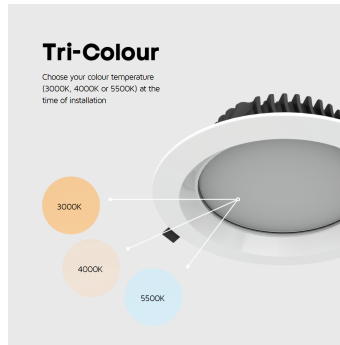

CAXTON DOWNLIGHT TRI-COLOUR 8" 20W TP(A) STANDARD

NET-49-05-76

Features & Benefits

- Ø200-210mm cut out size
- TP(a) flammability-rated diffuser
- Selectable 3000K, 4000K or 5500K colour temperature
- Shatterproof polycarbonate diffuser
- Stainless steel retaining clips
- IP65 rated fascia

Key Data

Power	20W
Luminous Flux	2100lm/2200lm/2100lm
Colour Temperature	3000K/4000K/5500K
IP Rating	IP65 Front/IP20 Rear
Dimensions	ø228 x 45mm
Warranty	5 Years (Registration Required)

Compatible Accessories

Input Voltage (AC)	220-240V
Power Factor	>0.9
Luminaire Efficacy	105lm/W
LED Manufacturer	Hongliitronic
LED Type	SMD 2835
No. of LEDs	120
Driver Manufacturer	Tridonic Advanced Series
Driver Output Voltage (DC)	30-44V
Total Circuit Power (W)	20W
Electrical Class	3
Colour Rendering	>80 CRI
Lamp Viewing Angle	110°
Dimmable	No
Flicker-Free	Yes
Operating Temp.	0°C to +45°C
Lifespan LM80	50,000 Hours
Diffuser Flammability Rating	TP(a)
UGR Rating	More than 19
Weight	0.87Kg
Manufacturer	CREP Optoelectronics
Cut-Out Size	ø200-210mm
Housing Colour	White
Housing Material	Aluminium