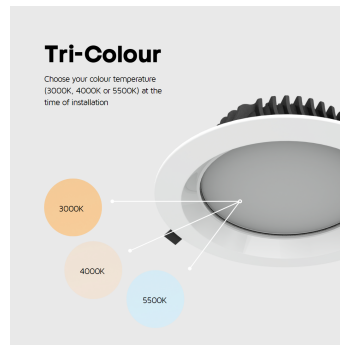

## CAXTON DOWNLIGHT TRI-COLOUR 6" 16W TP(A) STANDARD

NET-49-05-74

### Features & Benefits

- Ø165-175mm cut out size
- TP(a) flammability-rated diffuser
- Selectable 3000K, 4000K or 5500K colour temperature
- Shatterproof polycarbonate diffuser
- Stainless steel retaining clips
- IP65 rated fascia

### Key Data

<b>Power</b>	16W
<b>Luminous Flux</b>	1600lm/1700lm/1650lm
<b>Colour Temperature</b>	3000K/4000K/5500K
<b>IP Rating</b>	IP65 Front/IP20 Rear
<b>Dimensions</b>	Ø190 x 45mm
<b>Warranty</b>	5 Years (Registration Required)

### SELECTABLE COLOUR TEMPERATURE

Choose your colour  
temperature 3000K,  
4000K or 5500K

3K

4K

5.5K

**NEW**