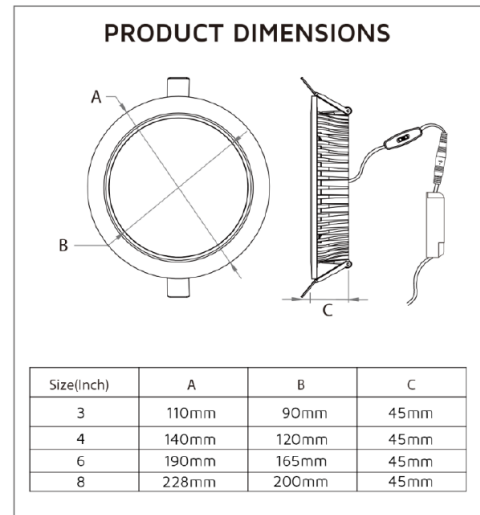

### Features & Benefits

- Ø165-175mm cut out size
- TP(a) flammability-rated diffuser
- Selectable 3000K, 4000K or 5500K colour temperature
- Shatterproof polycarbonate diffuser
- Stainless steel retaining clips
- IP65 rated fascia

### Key Data

<b>Power</b>	16W
<b>Luminous Flux</b>	1600lm/1700lm/1650lm
<b>Colour Temperature</b>	3000K/4000K/5500K
<b>IP Rating</b>	IP65 Front/IP20 Rear
<b>Dimensions</b>	Ø190 x 45mm
<b>Warranty</b>	5 Years (Registration Required)

## Technical Specifications

Input Voltage (AC)	220-240V
Power Factor	>0.5
Luminaire Efficacy	105lm/W
LED Manufacturer	Hongliitronic
LED Type	SMD 2835
No. of LEDs	96
Driver Manufacturer	Tridonic Advanced Series
Driver Output Voltage (DC)	24-43V
Total Circuit Power (W)	16W
Electrical Class	3
Colour Rendering	>80 CRI
Lamp Viewing Angle	110°
Dimmable	No
Flicker-Free	Yes
Operating Temp.	0°C to +45°C
Lifespan LM80	50,000 Hours
Diffuser Flammability Rating	TP(a)
UGR Rating	More than 19
Weight	0.63Kg
Manufacturer	CREP Optoelectronics
Cut-Out Size	ø165-175mm
Housing Colour	White
Housing Material	Aluminium