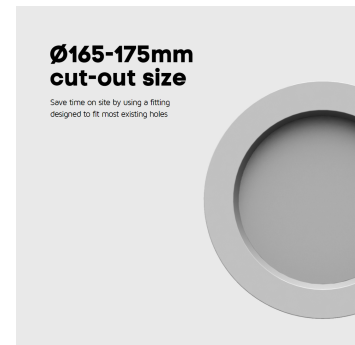

### Features & Benefits

- Ø165-175mm cut out size
- TP(a) flammability-rated diffuser
- Selectable 3000K, 4000K or 5500K colour temperature
- Shatterproof polycarbonate diffuser
- Stainless steel retaining clips
- IP65 rated fascia

### Key Data

<b>Power</b>	16W
<b>Luminous Flux</b>	1600lm/1700lm/1650lm
<b>Colour Temperature</b>	3000K/4000K/5500K
<b>IP Rating</b>	IP65 Front/IP20 Rear
<b>Dimensions</b>	Ø190 x 45mm
<b>Warranty</b>	5 Years (Registration Required)

## Ø90-210MM CUT-OUT SIZES

Available in 3", 4", 6" and 8",  
these downlights are designed  
to fit most existing holes