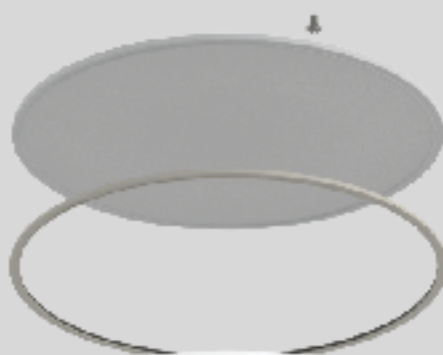

Ø90-210MM CUT-OUT SIZES

Available in 3", 4", 6" and 8",
these downlights are designed
to fit most existing holes

STAINLESS STEEL RETAINING CLIPS

Quick and simple installation
with no need for additional
tools

TRIDONIC DIMMABLE DRIVER

Customise lighting levels and
reduce electricity consumption

Dimmable options only

TP(A) FLAMMABILITY RATED DIFFUSER

Comply with Building Regulations
and prevent flaming particles

IP65 RATED FASCIA

Protect the downlight
from water and dust

SHATTERPROOF POLYCARBONATE DIFFUSER

Designed to prevent
the diffuser shattering into
small, indistinct pieces

SELECTABLE COLOUR TEMPERATURE

Choose your colour
temperature 3000K,
4000K or 5500K

3K

4K

5.5K

NEW

MANUAL OR SELF TEST EMERGENCY SELECTABLE

Choose between manual
emergency or self test
emergency at the time
of installation

Emergency options only