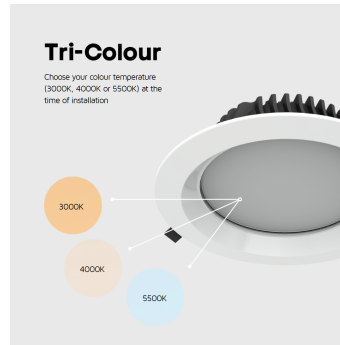

CAXTON DOWNLIGHT TRI-COLOUR 4" 7W TP(A) STANDARD

NET-49-05-72

Features & Benefits

- Ø120-130mm cut out size
- TP(a) flammability-rated diffuser
- Selectable 3000K, 4000K or 5500K colour temperature
- Shatterproof polycarbonate diffuser
- Stainless steel retaining clips
- IP65 rated fascia

Key Data

Power	7W
Luminous Flux	700lm/750lm/700lm
Colour Temperature	3000K/4000K/5500K
IP Rating	IP65 Front/IP20 Rear
Dimensions	ø140 x 45mm
Warranty	5 Years (Registration Required)

Compatible Accessories

Input Voltage (AC)	220-240V
Power Factor	>0.5
Luminaire Efficacy	105lm/W
LED Manufacturer	Hongliitronic
LED Type	SMD 2835
No. of LEDs	60
Driver Manufacturer	Tridonic Essence Series
Driver Output Voltage (DC)	23-40V
Total Circuit Power (W)	7W
Electrical Class	3
Colour Rendering	>80 CRI
Lamp Viewing Angle	110°
Dimmable	No
Flicker-Free	Yes
Operating Temp.	0°C to +45°C
Lifespan LM80	50,000 Hours
Diffuser Flammability Rating	TP(a)
UGR Rating	More than 19
Weight	0.37Kg
Manufacturer	CREP Optoelectronics
Cut-Out Size	ø120-130mm
Housing Colour	White
Housing Material	Aluminium