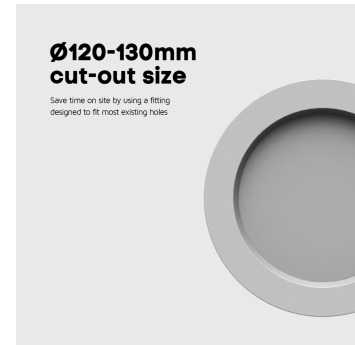

CAXTON DOWNLIGHT TRI-COLOUR 4" 7W TP(A) STANDARD

NET-49-05-72

Features & Benefits

- Ø120-130mm cut out size
- TP(a) flammability-rated diffuser
- Selectable 3000K, 4000K or 5500K colour temperature
- Shatterproof polycarbonate diffuser
- Stainless steel retaining clips
- IP65 rated fascia

Key Data

Power	7W
Luminous Flux	700lm/750lm/700lm
Colour Temperature	3000K/4000K/5500K
IP Rating	IP65 Front/IP20 Rear
Dimensions	ø140 x 45mm
Warranty	5 Years (Registration Required)

Compatible Accessories