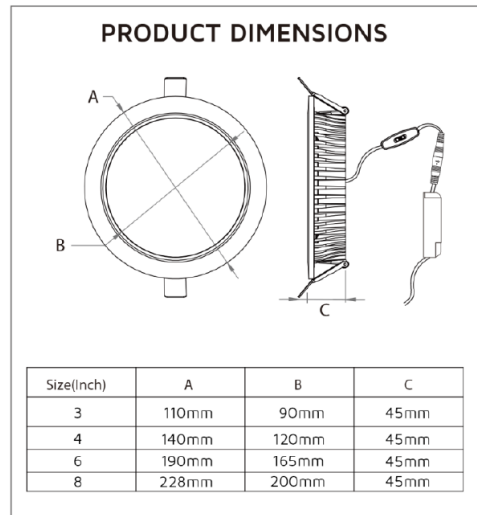

Technical Specifications

Input Voltage (AC)	220-240V
Power Factor	>0.5
Luminaire Efficacy	105lm/W
LED Manufacturer	Hongliitronic
LED Type	SMD 2835
No. of LEDs	60
Driver Manufacturer	Tridonic Essence Series
Driver Output Voltage (DC)	23-40V
Total Circuit Power (W)	7W
Electrical Class	3
Colour Rendering	>80 CRI
Lamp Viewing Angle	110°
Dimmable	No
Flicker-Free	Yes
Operating Temp.	0°C to +45°C
Lifespan LM80	50,000 Hours
Diffuser Flammability Rating	TP(a)
UGR Rating	More than 19
Weight	0.37Kg
Manufacturer	CREP Optoelectronics
Cut-Out Size	ø120-130mm
Housing Colour	White
Housing Material	Aluminium

Other Options

Description	
NET-49-05-72	Caxton Downlight Tri-Colour 4" 7W TP(a) Standard
NET-49-05-77	Caxton Downlight Tri-Colour 4" 7W TP(a) Emergency/Self Test
NET-49-05-21	Caxton Downlight Tri-Colour 4" 7W TP(a) Dimmable one4all
NET-49-05-22	Caxton Downlight Tri-Colour 4" 7W TP(a) Dimmable Emergency/Self Test
NET-49-05-24	Caxton Downlight Tri-Colour 4" 7W TP(a) Dimmable DALI Emergency

NET LED Lighting

Buckingham Business Park, 300 Anderson Road,
Swavesey, Cambridge, CB24 4UQ

ORDER BY 6PM
FOR NEXT DAY DELIVERY