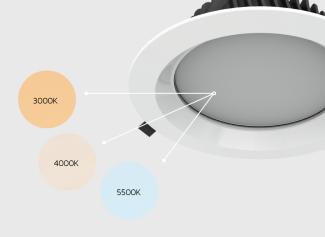

**3 Hour
Emergency
operation**

Tri-Colour

Features & Benefits

- 3H Emergency function
- Ø90-100mm cut out size
- TP(a) flammability-rated diffuser
- Selectable 3000K, 4000K or 5500K colour temperature
- Shatterproof polycarbonate diffuser
- Stainless steel retaining clips

Key Data

Power	5W
Luminous Flux	475lm/500lm/470lm
Colour Temperature	3000K/4000K/5500K
IP Rating	IP65 Front/IP20 Rear
Dimensions	Ø110 x 45mm
Warranty	5 Years (Registration Required)

Compatible Accessories

NET-61-35-13	Buckden Self Test Emergency Kit 3W for Panels and Downlights
NET-42-43-05	Merrytek Ceiling Mount Microwave Sensor

NET LED Lighting

Buckingham Business Park, 300 Anderson Road,
Swavesey, Cambridge, CB24 4UQ

T: 01223 851505 | sales@netled.co.uk | www.netled.co.uk

ORDER BY 6PM
FOR NEXT DAY DELIVERY