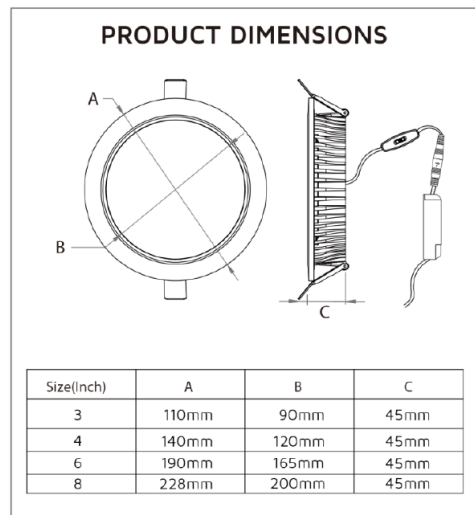

Key Data

Power	5W
Luminous Flux	475lm/500lm/470lm
Colour Temperature	3000K/4000K/5500K
IP Rating	IP65 Front/IP20 Rear
Dimensions	Ø110 x 45mm
Warranty	5 Years (Registration Required)

Compatible Accessories

T: 01223 851505 | sales@netled.co.uk | www.netled.co.uk

ORDER BY 6PM
 FOR NEXT DAY DELIVERY

Technical Specifications

Input Voltage (AC)	220-240V
Power Factor	>0.5
Luminaire Efficacy	95lm/W
LED Manufacturer	Hongliitronic
LED Type	SMD 2835
No. of LEDs	48
Driver Manufacturer	Tridonic Essence Series
Driver Output Voltage (DC)	29-42V
Total Circuit Power (W)	5W
Electrical Class	3
Colour Rendering	>80 CRI
Lamp Viewing Angle	100°
Dimmable	No
Flicker-Free	Yes
Operating Temp.	0°C to +45°C
Lifespan LM80	50,000 Hours
Diffuser Flammability Rating	TP(a)
UGR Rating	More than 19
Weight	0.29Kg
Manufacturer	CREP Optoelectronics
Hours Maintained	3H
Luminous Flux Factor	60%
Self Test	No
Cut-Out Size	ø90-100mm
Housing Colour	White
Housing Material	Aluminium
Battery Pack	LiFePO4 3.2V 4.5Ah
Emergency Kit	3 Year Warranty
Emergency Operation	>3H
Emergency Pack	Streamer

ORDER BY 6PM
FOR NEXT DAY DELIVERY

Ø90-210MM CUT-OUT SIZES

Available in 3", 4", 6" and 8",
these downlights are designed
to fit most existing holes

STAINLESS STEEL RETAINING CLIPS

Quick and simple installation
with no need for additional
tools