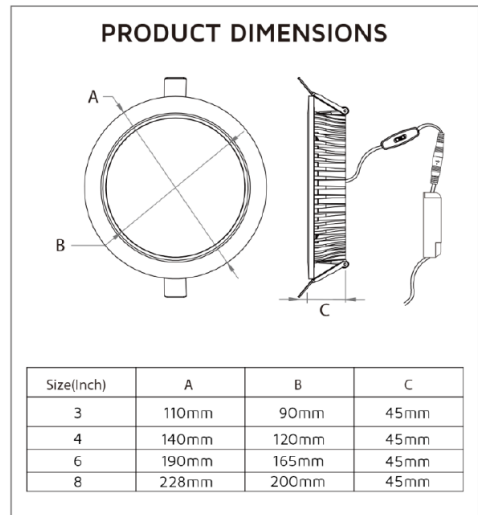

Key Data

Power	5W
Luminous Flux	475lm/500lm/470lm
Colour Temperature	3000K/4000K/5500K
IP Rating	IP65 Front/IP20 Rear
Dimensions	Ø110 x 45mm
Warranty	5 Years (Registration Required)

Compatible Accessories

Input Voltage (AC)	220-240V
Power Factor	>0.5
Luminaire Efficacy	95lm/W
LED Manufacturer	Hongliitronic
LED Type	SMD 2835
No. of LEDs	48
Driver Manufacturer	Tridonic Essence Series
Driver Output Voltage (DC)	29-42V
Total Circuit Power (W)	5W
Electrical Class	3
Colour Rendering	>80 CRI
Lamp Viewing Angle	100°
Dimmable	No
Flicker-Free	Yes
Operating Temp.	0°C to +45°C
Lifespan LM80	50,000 Hours
Diffuser Flammability Rating	TP(a)
UGR Rating	More than 19
Weight	0.29Kg
Manufacturer	CREP Optoelectronics
Cut-Out Size	ø90-100mm
Housing Colour	White
Housing Material	Aluminium

ORDER BY 6PM
FOR NEXT DAY DELIVERY

Ø90-210MM CUT-OUT SIZES

Available in 3", 4", 6" and 8",
these downlights are designed
to fit most existing holes

STAINLESS STEEL RETAINING CLIPS

Quick and simple installation
with no need for additional
tools