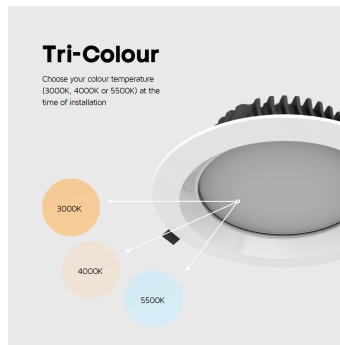

CAXTON DOWNLIGHT TRI-COLOUR 3" 5W TP(A) STANDARD

NET-49-05-70

Features & Benefits

- Ø90-100mm cut out size
- TP(a) flammability-rated diffuser
- Selectable 3000K, 4000K or 5500K colour temperature
- Shatterproof polycarbonate diffuser
- Stainless steel retaining clips
- IP65 rated fascia

Key Data

Power	5W
Luminous Flux	475lm/500lm/470lm
Colour Temperature	3000K/4000K/5500K
IP Rating	IP65 Front/IP20 Rear
Dimensions	Ø110 x 45mm
Warranty	5 Years (Registration Required)

Compatible Accessories

Input Voltage (AC)	220-240V
Power Factor	>0.5
Luminaire Efficacy	95lm/W
LED Manufacturer	Hongliitronic
LED Type	SMD 2835
No. of LEDs	48
Driver Manufacturer	Tridonic Essence Series
Driver Output Voltage (DC)	29-42V
Total Circuit Power (W)	5W
Electrical Class	3
Colour Rendering	>80 CRI
Lamp Viewing Angle	100°
Dimmable	No
Flicker-Free	Yes
Operating Temp.	0°C to +45°C
Lifespan LM80	50,000 Hours
Diffuser Flammability Rating	TP(a)
UGR Rating	More than 19
Weight	0.29Kg
Manufacturer	CREP Optoelectronics
Cut-Out Size	ø90-100mm
Housing Colour	White
Housing Material	Aluminium

IP65 RATED FASCIA

Protect the downlight
from water and dust

SHATTERPROOF POLYCARBONATE DIFFUSER

Designed to prevent
the diffuser shattering into
small, indistinct pieces

SELECTABLE COLOUR TEMPERATURE

Choose your colour
temperature 3000K,
4000K or 5500K