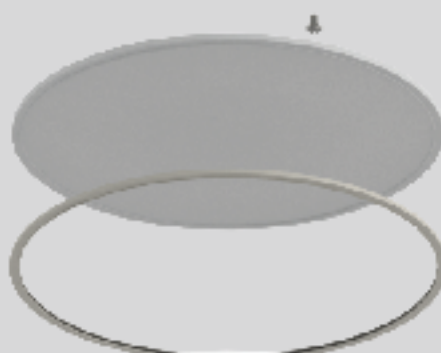

Comply with Building Regulations
and prevent flaming particles

IP65 RATED FASCIA

Protect the downlight
from water and dust

SHATTERPROOF POLYCARBONATE DIFFUSER

Designed to prevent
the diffuser shattering into
small, indistinct pieces