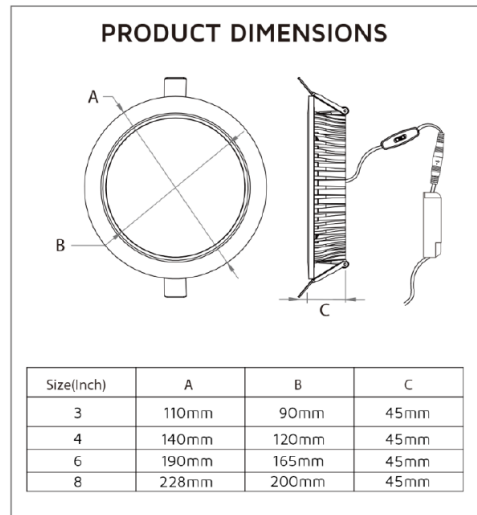

Key Data

Power	20W
Luminous Flux	2100lm/2200lm/2100lm
Colour Temperature	3000K/4000K/5500K
IP Rating	IP65 Front/IP20 Rear
Dimensions	Ø228 x 45mm
Warranty	5 Years (Registration Required)

Compatible Accessories

T: 01223 851505 | sales@netled.co.uk | www.netled.co.uk

ORDER BY 6PM
FOR NEXT DAY DELIVERY

Technical Specifications

Input Voltage (AC)	220-240V
Power Factor	>0.9
Luminaire Efficacy	105lm/W
LED Manufacturer	Hongliitronic
LED Type	SMD 2835
No. of LEDs	120
Driver Manufacturer	Tridonic Premium Series
Driver Output Voltage (DC)	30-44V
Total Circuit Power (W)	20W
Electrical Class	3
Colour Rendering	>80 CRI
Lamp Viewing Angle	110°
Dimmable	Yes
Flicker-Free	Yes
Operating Temp.	0°C to +45°C
Lifespan LM80	50,000 Hours
Diffuser Flammability Rating	TP(a)
UGR Rating	More than 19
Weight	0.87Kg
Manufacturer	CREP Optoelectronics
Hours Maintained	3H
Luminous Flux Factor	15%
Self Test	No
Cut-Out Size	ø200-210mm
Housing Colour	White
Housing Material	Aluminium
Battery Pack	LiFePO4 3.2V 4.5Ah
Dimming Input Type	DALI Addressable
Emergency Kit	3 Year Warranty
Emergency Operation	>3H
Emergency Pack	DALI Addressable