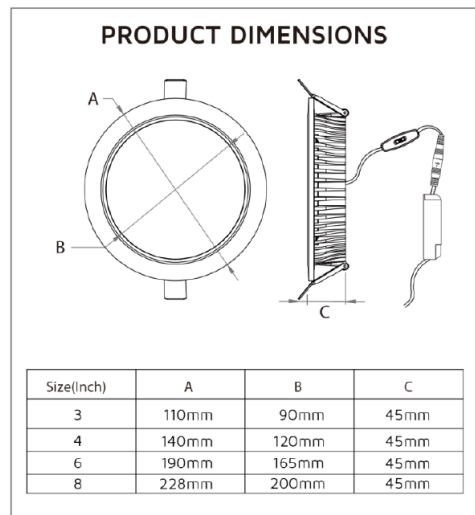

Key Data

Power	16W
Luminous Flux	1600lm/1700lm/1650lm
Colour Temperature	3000K/4000K/5500K
IP Rating	IP65 Front/IP20 Rear
Dimensions	Ø190 x 45mm
Warranty	5 Years (Registration Required)

Compatible Accessories

T: 01223 851505 | sales@netled.co.uk | www.netled.co.uk

ORDER BY 6PM
FOR NEXT DAY DELIVERY

Technical Specifications

Input Voltage (AC)	220-240V
Power Factor	>0.9
Luminaire Efficacy	105lm/W
LED Manufacturer	Hongliitronic
LED Type	SMD 2835
No. of LEDs	96
Driver Manufacturer	Tridonic Premium Series
Driver Output Voltage (DC)	24-43V
Total Circuit Power (W)	16W
Electrical Class	3
Colour Rendering	>80 CRI
Lamp Viewing Angle	110°
Dimmable	Yes
Flicker-Free	Yes
Operating Temp.	0°C to +45°C
Lifespan LM80	50,000 Hours
Diffuser Flammability Rating	TP(a)
UGR Rating	More than 19
Weight	0.63Kg
Manufacturer	CREP Optoelectronics
Hours Maintained	3H
Luminous Flux Factor	18.75%
Self Test	No
Cut-Out Size	ø165-175mm
Housing Colour	White
Housing Material	Aluminium
Battery Pack	LiFePO4 3.2V 4.5Ah
Dimming Input Type	DALI Addressable
Emergency Kit	3 Year Warranty
Emergency Operation	>3H
Emergency Pack	DALI Addressable