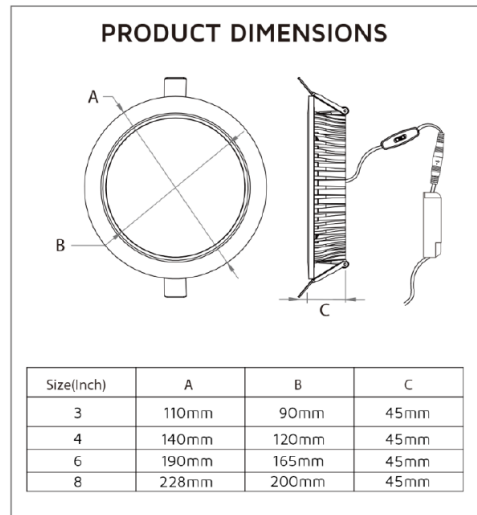

Technical Specifications

Input Voltage (AC)	220-240V
Power Factor	>0.5
Luminaire Efficacy	105lm/W
LED Manufacturer	Hongliitronic
LED Type	SMD 2835
No. of LEDs	60
Driver Manufacturer	Tridonic Premium Series
Driver Output Voltage (DC)	23-40V
Total Circuit Power (W)	7W
Electrical Class	3
Colour Rendering	>80 CRI
Lamp Viewing Angle	110°
Dimmable	Yes
Flicker-Free	Yes
Operating Temp.	0°C to +45°C
Lifespan LM80	50,000 Hours
Diffuser Flammability Rating	TP(a)
UGR Rating	More than 19
Weight	0.37Kg
Manufacturer	CREP Optoelectronics
Hours Maintained	3H
Luminous Flux Factor	43%
Self Test	No
Cut-Out Size	ø120-130mm
Housing Colour	White
Housing Material	Aluminium
Battery Pack	LiFePO4 3.2V 4.5Ah
Dimming Input Type	DALI Addressable
Emergency Kit	3 Year Warranty
Emergency Operation	>3H
Emergency Pack	DALI Addressable

Other Options

Description	
NET-49-05-72	Caxton Downlight Tri-Colour 4" 7W TP(a) Standard
NET-49-05-77	Caxton Downlight Tri-Colour 4" 7W TP(a) Emergency/Self Test
NET-49-05-21	Caxton Downlight Tri-Colour 4" 7W TP(a) Dimmable one4all
NET-49-05-22	Caxton Downlight Tri-Colour 4" 7W TP(a) Dimmable Emergency/Self Test
NET-49-05-24	Caxton Downlight Tri-Colour 4" 7W TP(a) Dimmable DALI Emergency

NET LED Lighting

Buckingham Business Park, 300 Anderson Road,
Swavesey, Cambridge, CB24 4UQ

ORDER BY 6PM
FOR NEXT DAY DELIVERY