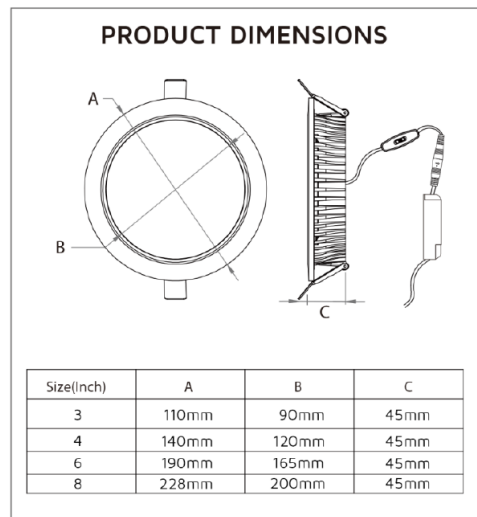

Technical Specifications

Input Voltage (AC)	220-240V
Power Factor	>0.5
Luminaire Efficacy	105lm/W
LED Manufacturer	Hongliitronic
LED Type	SMD 2835
No. of LEDs	60
Driver Manufacturer	Tridonic Premium Series
Driver Output Voltage (DC)	23-40V
Total Circuit Power (W)	7W
Electrical Class	3
Colour Rendering	>80 CRI
Lamp Viewing Angle	110°
Dimmable	Yes
Flicker-Free	Yes
Operating Temp.	0°C to +45°C
Lifespan LM80	50,000 Hours
Diffuser Flammability Rating	TP(a)
UGR Rating	More than 19
Weight	0.37Kg
Manufacturer	CREP Optoelectronics
Hours Maintained	3H
Luminous Flux Factor	43%
Self Test	No
Cut-Out Size	ø120-130mm
Housing Colour	White
Housing Material	Aluminium
Battery Pack	LiFePO4 3.2V 4.5Ah
Dimming Input Type	Tridonic one4all Dimming - DALI 1 & 2 and switchDIM (Push)
Emergency Kit	3 Year Warranty
Emergency Operation	>3H
Emergency Pack	Streamer

Other Options

Description	
NET-49-05-72	Caxton Downlight Tri-Colour 4" 7W TP(a) Standard
NET-49-05-77	Caxton Downlight Tri-Colour 4" 7W TP(a) Emergency/Self Test
NET-49-05-21	Caxton Downlight Tri-Colour 4" 7W TP(a) Dimmable one4all
NET-49-05-22	Caxton Downlight Tri-Colour 4" 7W TP(a) Dimmable Emergency/Self Test
NET-49-05-24	Caxton Downlight Tri-Colour 4" 7W TP(a) Dimmable DALI Emergency

NET LED Lighting

Buckingham Business Park, 300 Anderson Road,
Swavesey, Cambridge, CB24 4UQ

ORDER BY 6PM
FOR NEXT DAY DELIVERY