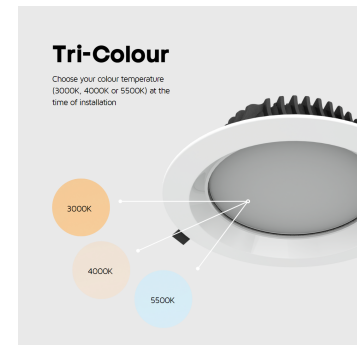

CAXTON DOWNLIGHT TRI-COLOUR 4" 7W TP(A) DIMMABLE ONE4ALL

NET-49-05-21

Features & Benefits

- Tridonic one4all Dimming - DALI 1 & 2 and switchDIM (Push)
- Ø120-130mm cut out size
- TP(a) flammability-rated diffuser
- Selectable 3000K, 4000K or 5500K colour temperature
- Shatterproof polycarbonate diffuser
- Stainless steel retaining clips

Key Data

Power	7W
Luminous Flux	700lm/750lm/700lm
Colour Temperature	3000K/4000K/5500K
IP Rating	IP65 Front/IP20 Rear
Dimensions	ø140 x 45mm
Warranty	5 Years (Registration Required)

Compatible Accessories