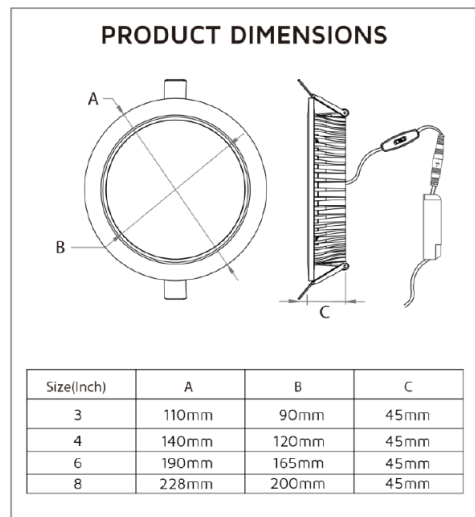

Technical Specifications

Input Voltage (AC)	220-240V
Power Factor	>0.5
Luminaire Efficacy	105lm/W
LED Manufacturer	Hongliitronic
LED Type	SMD 2835
No. of LEDs	60
Driver Manufacturer	Tridonic Premium Series
Driver Output Voltage (DC)	23-40V
Total Circuit Power (W)	7W
Electrical Class	3
Colour Rendering	>80 CRI
Lamp Viewing Angle	110°
Dimmable	Yes
Flicker-Free	Yes
Operating Temp.	0°C to +45°C
Lifespan LM80	50,000 Hours
Diffuser Flammability Rating	TP(a)
UGR Rating	More than 19
Weight	0.37Kg
Manufacturer	CREP Optoelectronics
Cut-Out Size	ø120-130mm
Housing Colour	White
Housing Material	Aluminium
Dimming Input Type	Tridonic one4all Dimming - DALI 1 & 2 and switchDIM (Push)

Other Options

Description	
NET-49-05-72	Caxton Downlight Tri-Colour 4" 7W TP(a) Standard
NET-49-05-77	Caxton Downlight Tri-Colour 4" 7W TP(a) Emergency/Self Test
NET-49-05-21	Caxton Downlight Tri-Colour 4" 7W TP(a) Dimmable one4all
NET-49-05-22	Caxton Downlight Tri-Colour 4" 7W TP(a) Dimmable Emergency/Self Test
NET-49-05-24	Caxton Downlight Tri-Colour 4" 7W TP(a) Dimmable DALI Emergency

NET LED Lighting

Buckingham Business Park, 300 Anderson Road,
Swavesey, Cambridge, CB24 4UQ

ORDER BY 6PM
FOR NEXT DAY DELIVERY