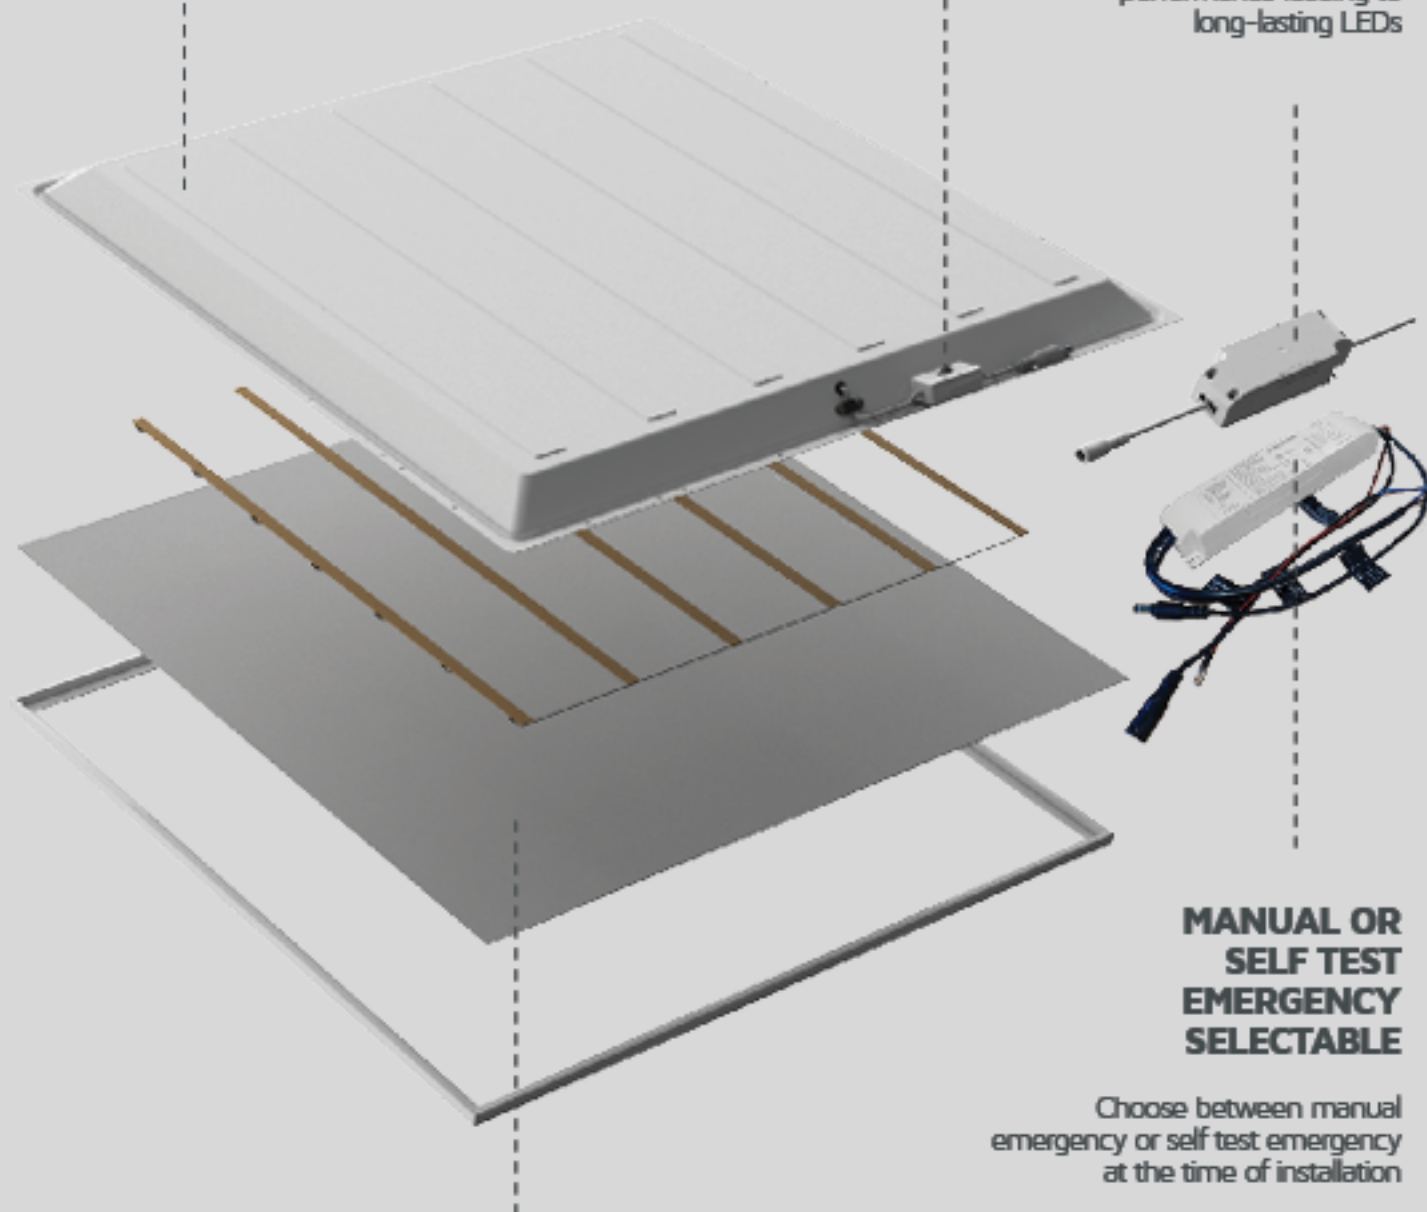

Up to
140
lm/W

BACKLIT DESIGN

Reduce the number of fittings needed with its higher light output and lumen per watt ratio

SELECTABLE COLOUR TEMPERATURE

Choose your colour temperature 4000K, 5000K or 6000K

4K

5K

6K

TRIDONIC DRIVER AS STANDARD

Ensure reliability, durability and performance leading to long-lasting LEDs

MANUAL OR SELF TEST EMERGENCY SELECTABLE

Choose between manual emergency or self test emergency at the time of installation

Emergency options only

LOW GLARE UGR<19 AND TP(A) FLAMMABILITY RATED DIFFUSER

Reduce headaches and comply with Building Regulations