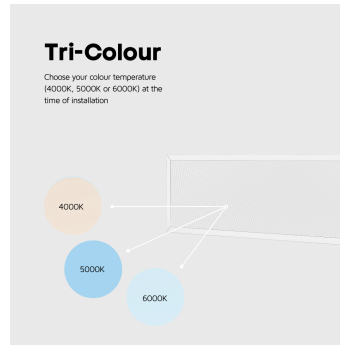

ASHLEY BACKLIT PANEL UGR<19 TRI-COLOUR TP(A) 300X600 18W STANDARD

NET-43-03-77

Key Data

Power	18W
Luminous Flux	1800lm-2000lm
Colour Temperature	3000K/4000K/6000K
IP Rating	IP20
Dimensions	295 x 595 x 32mm
Warranty	5 Years (Registration Required)