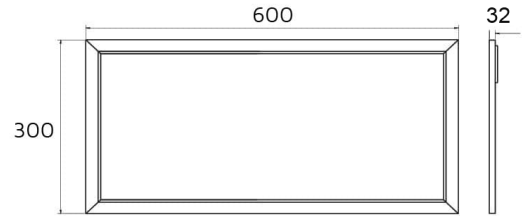

Technical Specifications

Input Voltage (AC)	220-240V
Power Factor	>0.9
Luminaire Efficacy	110lm/W
LED Manufacturer	Hongliitronic
LED Type	SMD 2835
Driver Manufacturer	Tridonic
Driver Output Voltage (DC)	30-42V
Total Circuit Power (W)	18W
Electrical Class	2
Colour Rendering	>80 CRI
Lamp Viewing Angle	120°
Dimmable	No
Flicker-Free	Yes
Operating Temp.	-15°C to +45°C
Lifespan LM80	50,000 Hours
Diffuser Flammability Rating	TP(a)
UGR Rating	Less than 19
Diffuser/LGP Material	PS
Manufacturer	Sochii Lighting
Frame Colour	White

Other Options

Description	
NET-43-03-77	Ashley Backlit Panel UGR<19 Tri-Colour TP(a) 300x600 18W Standard
NET-43-03-78	Ashley Backlit Panel UGR<19 Tri-Colour TP(a) 300x600 18W Emergency/Self Test
NET-43-03-79	Ashley Backlit Panel UGR<19 Tri-Colour TP(a) 300x600 18W Dimmable one4all
NET-43-03-80	Ashley Backlit Panel UGR<19 Tri-Colour TP(a) 300x600 18W Dimmable Emergency/Self Test
NET-43-03-81	Ashley Backlit Panel UGR<19 Tri-Colour TP(a) 300x600 18W Dimmable DALI Emergency

NET LED Lighting

Buckingham Business Park, 300 Anderson Road,
Swavesey, Cambridge, CB24 4UQ

ORDER BY 6PM
FOR NEXT DAY DELIVERY