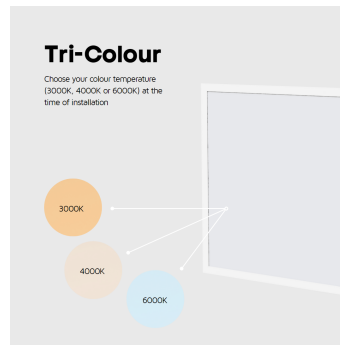

ASHLEY BACKLIT PANEL UGR<19 TRI-COLOUR 600X600 30W TP(A) STANDARD

NET-43-03-20

Features & Benefits

- Low glare diffuser with UGR rating <19
- TP(a) flammability-rated diffuser
- Selectable 3000K, 4000K or 6000K colour temperature
- Flicker-free driver
- Backlit for a uniform light distribution

Key Data

Power	30W
Luminous Flux	3600lm/3900lm/3600lm
Colour Temperature	3000K/4000K/6000K
IP Rating	IP20
Dimensions	595 x 595 x 25mm
Warranty	5 Years (Registration Required)

Compatible Accessories

NET-39-16-01	Recess Clips (set of 4)
NET-50-12-08	Manual/Self Test Emergency Selectable LED Converter 2.5W
NET-61-33-03	DALI Emergency Kit 3W
NET-61-35-13	Buckden Self Test Emergency Kit 3W for Panels and Downlights
NET-60-43-80	Tridonic Triac Dimmable Driver 30W/45W (600x600mm and 1200x600mm Panels)
NET-39-03-47	Panel Recessed Frame 600x600mm
NET-39-03-39	Panel Surface Box 600x600mm
NET-43-16-04	Suspension Kit for 600x600mm Ashley Panels

Choose your colour temperature 3000K, 4000K or 6000K

BACKLIT DESIGN

Reduce the number of fittings needed with its higher light output and lumen per watt ratio

LOW GLARE UGR<19 AND TP(A) FLAMMABILITY RATED DIFFUSER