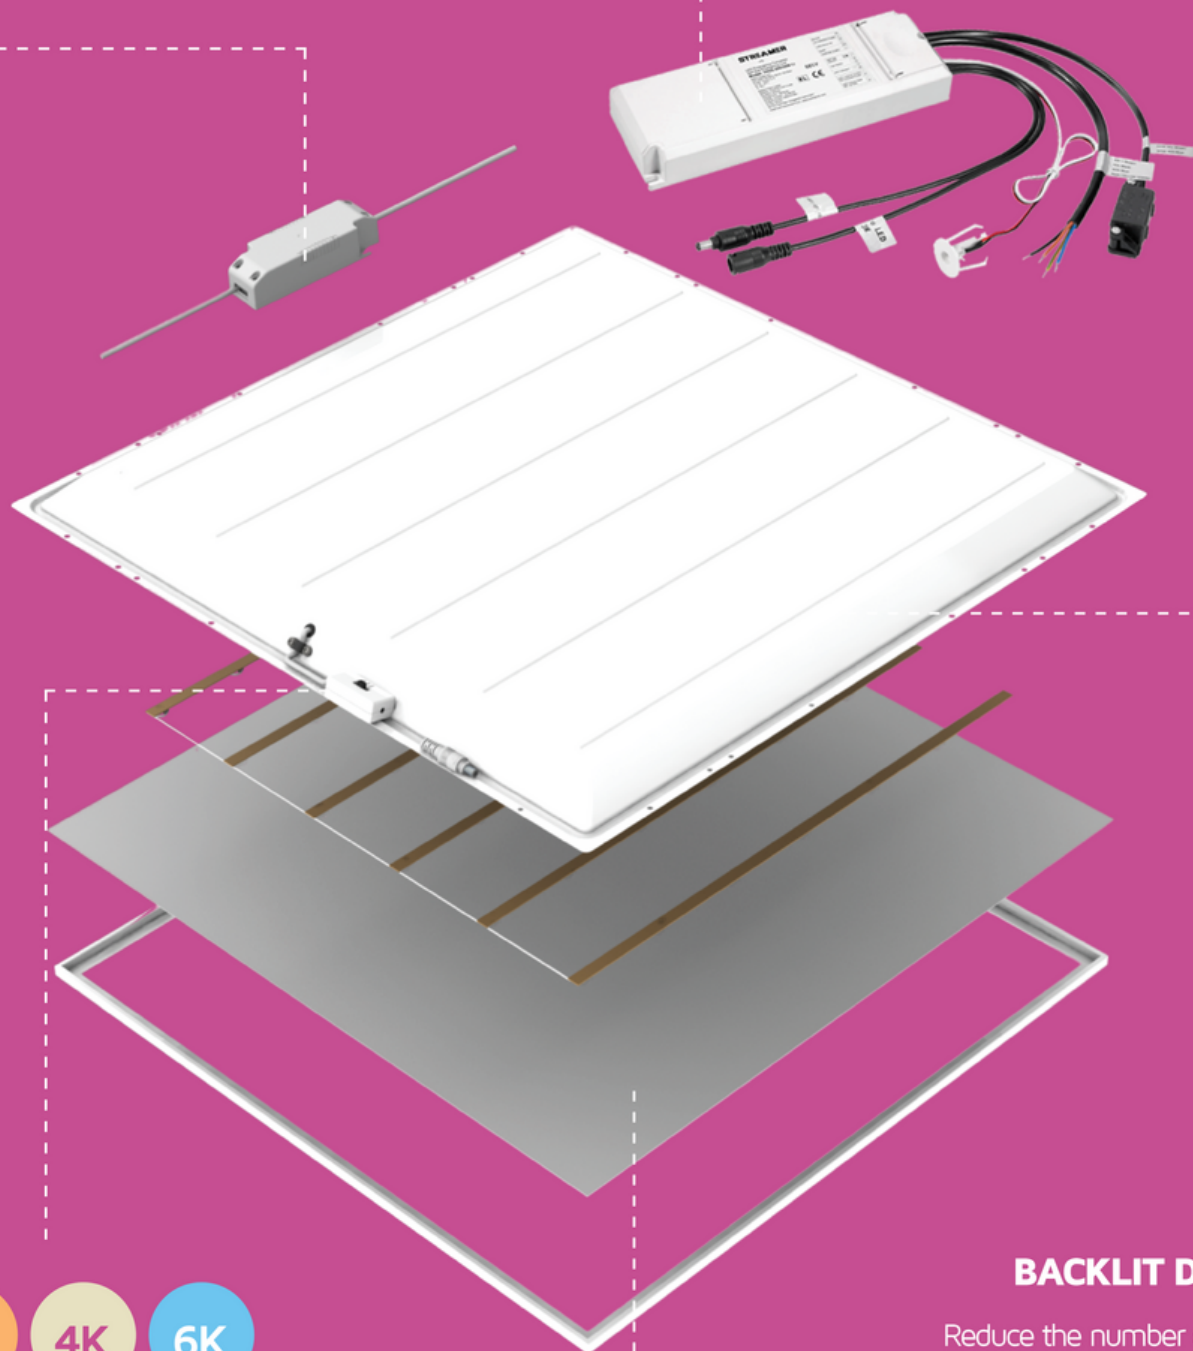

Up to
145
lm/W

3H EMERGENCY OPERATION

Ensures the fitting comes on in the event of a power failure

FLICKER-FREE OSRAM DRIVER

Reduce headaches, eye strain and fatigue with a fitting that doesn't flicker

Emergency options only

3K

4K

6K

SELECTABLE COLOUR TEMPERATURE

Choose your colour temperature 3000K, 4000K or 6000K

BACKLIT DESIGN

Reduce the number of fittings needed with its higher light output and lumen per watt ratio

LOW GLARE UGR<19 AND TP(A) FLAMMABILITY RATED DIFFUSER

Reduce headaches and comply with Building Regulations