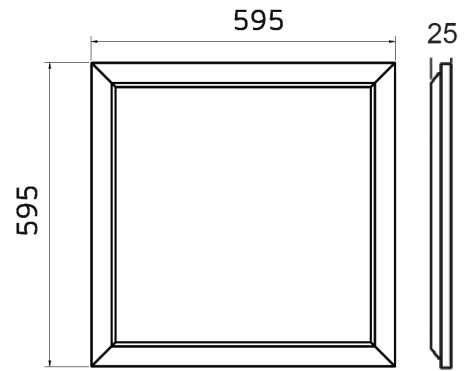

Technical Specifications

Input Voltage (AC)	220-240V
Power Factor	>0.9
Luminaire Efficacy	147lm/W
LED Manufacturer	Hongliitronic
LED Type	SMD 2835
No. of LEDs	42
Driver Manufacturer	Tridonic
Driver Output Voltage (DC)	30-42V
Total Circuit Power (W)	30W
Electrical Class	2
Colour Rendering	>80 CRI
Lamp Viewing Angle	120°
Dimmable	No
Flicker-Free	Yes
Operating Temp.	0°C to +45°C
Lifespan LM80	50,000 Hours
Diffuser Flammability Rating	TP(a)
UGR Rating	Less than 19
Diffuser/LGP Material	PS
Weight	1.56Kg
Manufacturer	Sochii Lighting
Frame Colour	White
Charge Time	24H

All units are in mm

Other Options

Description	
NET-43-03-20	Ashley Backlit Panel UGR<19 Tri-Colour 600x600 30W TP(a) Standard
NET-43-03-21	Ashley Backlit Panel UGR<19 Tri-Colour 600x600 30W TP(a) Emergency/Self Test
NET-43-03-22	Ashley Backlit Panel UGR<19 Tri-Colour 600x600 30W TP(a) Dimmable one4all
NET-43-03-23	Ashley Backlit Panel UGR<19 Tri-Colour 600x600 30W TP(a) Dimmable Emergency/Self Test
NET-43-03-25	Ashley Backlit Panel UGR<19 Tri-Colour 600x600 30W TP(a) Dimmable DALI Emergency
NET-43-03-26	Ashley Backlit Panel UGR<19 Tri-Colour 600x600 30W TP(a) Bluetooth
NET-43-03-27	Ashley Backlit Panel UGR<19 Tri-Colour 600x600 30W TP(a) Bluetooth Emergency/Self Test

NET LED Lighting

Buckingham Business Park, 300 Anderson Road,
Swavesey, Cambridge, CB24 4UQ

ORDER BY 6PM
FOR NEXT DAY DELIVERY

T: 01223 851505 | sales@netled.co.uk | www.netled.co.uk