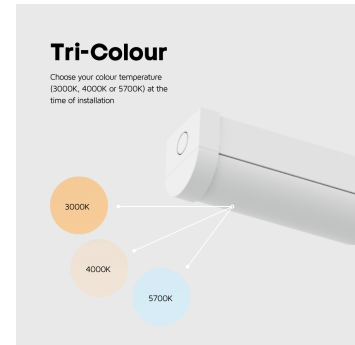

FOXTON BATTEN TRI-COLOUR 1800MM (6FT) 75W SELF TEST EMERGENCY

NET-41-12-99

Features & Benefits

- Self Test Emergency function
- Selectable colour temperature 3000K, 4000K or 5700K
- Rear or end cable entry
- Tridonic driver as standard
- Push connector for quick and easy installation
- Diffuser comes with built-in LEDs

Key Data

Power	75W
Luminous Flux	9750lm
Colour Temperature	3000K/4000K/5700K
IP Rating	IP20
IK Rating	IK04
Dimensions	1820 x 63 x 73mm
Warranty	5 Years (Registration Required)

Compatible Accessories

NET-42-43-38	Merrytek Microwave Sensor IP65 20mm Knock Out
NET-46-16-04	Universal LED NCF / Batten Suspension Kit
NET-51-11-01	PIR Sensor (External) for Battens and NCFs
NET-51-11-03	On/Off Step Dimming Sensor (External) for Battens and NCFs