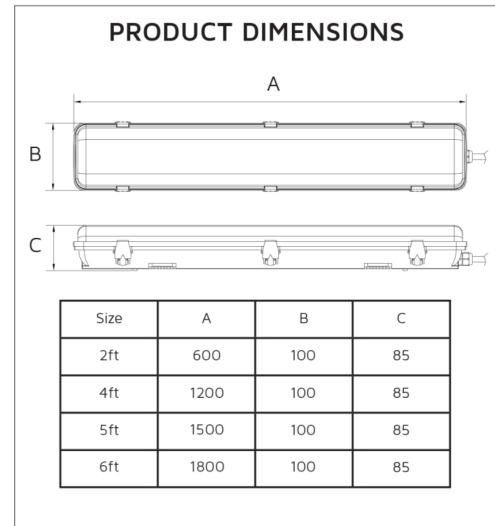

Technical Specifications

Input Voltage (AC)	220-240V
Power Factor	>0.90
Luminaire Efficacy	130lm/w
LED Manufacturer	Jingrui
LED Type	SMD 2835
No. of LEDs	480
Driver Manufacturer	BOKE
Driver Output Voltage (DC)	24-42V
Total Circuit Power (W)	62W/80W
Electrical Class	1
Colour Rendering	>80 CRI
Lamp Viewing Angle	120°
Dimmable	Yes
Flicker-Free	Yes
Operating Temp.	0°C to +45°C
Lifespan LM80	50,000 Hours
UGR Rating	More than 22
Manufacturer	Senselight
Fire Rating	V2
Hours Maintained	3H
Max. Detection Distance	15m
Self Test	No
Housing Colour	Grey
Housing Material	Polycarbonate
Battery Pack	LiFePO4
Diffuser Material	Polycarbonate
Dimming Input Type	Step Dimming
Dimming Range	0-100%
Duration	10s-30min
Emergency Kit	3 Year Warranty
Emergency Operation	>3H
Emergency Pack	Streamer
Max. Detection Area	15m
Sensor Manufacturer	Merrytek
Sensor IP Rating	IP65
Standby Dimming Level	10%, 20%, 30% or 50%

Other Options

Description	
NET-41-11-11	Hilton NCF Tri-Colour 1800mm (6ft) 62W/80W Standard
NET-41-12-11	Hilton NCF Tri-Colour 1800mm (6ft) 62W/80W Emergency
NET-41-12-13	Hilton NCF Tri-Colour 1800mm (6ft) 62W/80W Self Test Emergency
NET-41-11-21	Hilton NCF Tri-Colour 1800mm (6ft) 80W Dimmable one4all
NET-41-12-15	Hilton NCF Tri-Colour 1800mm (6ft) 80W Dimmable Emergency
NET-41-12-21	Hilton NCF Tri-Colour 1800mm (6ft) 80W Dimmable DALI Emergency
NET-41-11-67	Hilton NCF Tri-Colour 1800mm (6ft) 62W/80W Step Dimming PIR Sensor
NET-41-12-67	Hilton NCF Tri-Colour 1800mm (6ft) 62W/80W Step Dimming PIR Sensor Emergency
NET-41-11-89	Hilton NCF Tri-Colour 1800mm (6ft) 62W/80W Step Dimming Microwave Sensor
NET-41-12-89	Hilton NCF Tri-Colour 1800mm (6ft) 62W/80W Step Dimming Microwave Sensor Emergency

NET LED Lighting

Buckingham Business Park, 300 Anderson Road,
Swavesey, Cambridge, CB24 4UQ

ORDER BY 6PM
FOR NEXT DAY DELIVERY