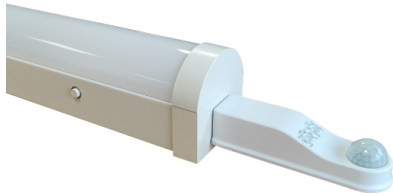

FOXTON BATTEN TRI-COLOUR 1500MM (5FT) 50W PIR SENSOR ON/OFF EMERGENCY

NET-41-12-83

Features & Benefits

- 3H Emergency function
- On/Off PIR Sensor ensures the fitting only comes on when heat signatures are detected
- Selectable colour temperature 3000K, 4000K or 5700K
- Rear or end cable entry
- Tridonic driver as standard
- Push connector for quick and easy installation

Key Data

Power	50W
Luminous Flux	6500lm
Colour Temperature	3000K/4000K/5700K
IP Rating	IP20
IK Rating	IK04
Dimensions	1520 x 63 x 73mm
Warranty	5 Years (Registration Required)

Compatible Accessories

NET-42-43-38	Merrytek Microwave Sensor IP65 20mm Knock Out
NET-46-16-04	Universal LED NCF / Batten Suspension Kit