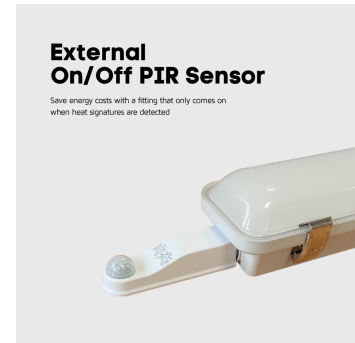

HILTON NCF TRI-COLOUR 1500MM (5FT) 48W/60W STEP DIMMING PIR SENSOR

NET-41-12-60

Features & Benefits

- 3H Emergency function
- Step Dimming function
- PIR Sensor ensures the light only comes on when heat signatures are detected
- Flicker-free, 0-10V dimmable driver as standard
- Selectable power setting 48W or 60W
- Selectable colour temperature 3000K, 4000K or 5700K