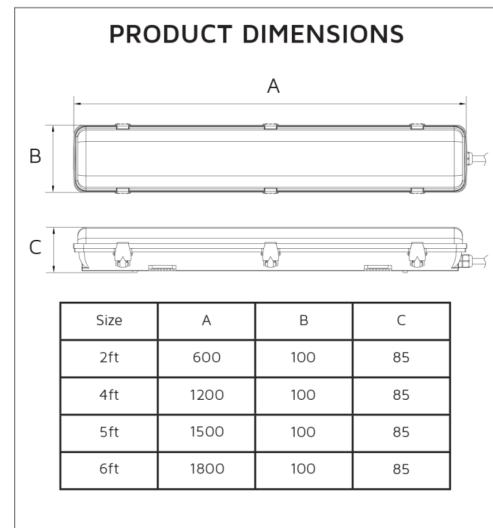

Technical Specifications

Input Voltage (AC)	220-240V
Power Factor	>0.90
Luminaire Efficacy	130lm/W
LED Manufacturer	Jingrui
LED Type	SMD 2835
No. of LEDs	360
Driver Manufacturer	BOKE
Driver Output Voltage (DC)	24-42V
Total Circuit Power (W)	48W/60W
Electrical Class	1
Colour Rendering	>80 CRI
Lamp Viewing Angle	120°
Dimmable	Yes
Flicker-Free	Yes
Operating Temp.	0°C to +45°C
Lifespan LM80	50,000 Hours
UGR Rating	More than 22
Manufacturer	Senselight
Fire Rating	V2
Hours Maintained	3H
Max. Detection Distance	6m
Self Test	No
Housing Colour	Grey
Housing Material	Polycarbonate
Battery Pack	LiFePO4
Diffuser Material	Polycarbonate
Dimming Input Type	Step Dimming
Dimming Range	0-100%
Duration	10s-30min
Emergency Kit	3 Year Warranty
Emergency Operation	>3H
Emergency Pack	Streamer
Max. Detection Area	10m
Sensor Manufacturer	Sealite Co. Ltd.
Sensor IP Rating	IP65

Other Options

Description	
NET-41-11-05	Hilton NCF Tri-Colour 1500mm (5ft) 48W/60W Standard
NET-41-12-05	Hilton NCF Tri-Colour 1500mm (5ft) 48W/60W Emergency
NET-41-12-06	Hilton NCF Tri-Colour 1500mm (5ft) 48W/60W Self Test Emergency
NET-41-11-12	Hilton NCF Tri-Colour 1500mm (5ft) 60W Dimmable one4all
NET-41-12-12	Hilton NCF Tri-Colour 1500mm (5ft) 60W Dimmable Emergency
NET-41-11-90	Hilton NCF Tri-Colour 1500mm (5ft) 60W Dimmable DALI Emergency
NET-41-11-60	Hilton NCF Tri-Colour 1500mm (5ft) 48W/60W Step Dimming PIR Sensor
NET-41-12-60	Hilton NCF Tri-Colour 1500mm (5ft) 48W/60W Step Dimming PIR Sensor Emergency

NET LED Lighting

Buckingham Business Park, 300 Anderson Road,
Swavesey, Cambridge, CB24 4UQ

ORDER BY 6PM
FOR NEXT DAY DELIVERY