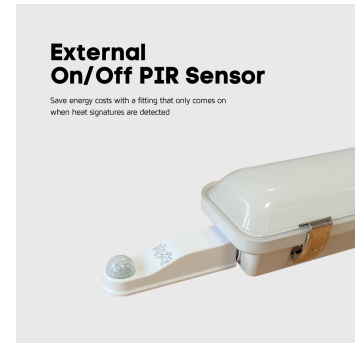

### Features & Benefits

- 3H Emergency function
- Step Dimming function
- PIR Sensor ensures the light only comes on when heat signatures are detected
- Flicker-free, 0-10V dimmable driver as standard
- Selectable power setting 24W or 40W
- Selectable colour temperature 3000K, 4000K or 5700K