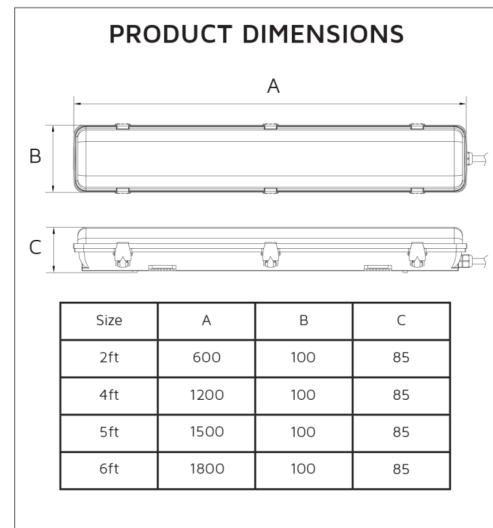

Technical Specifications

Input Voltage (AC)	220-240V
Power Factor	>0.90
Luminaire Efficacy	130lm/w
LED Manufacturer	Jingrui
LED Type	SMD 2835
No. of LEDs	240
Driver Manufacturer	BOKE
Driver Output Voltage (DC)	24-42V
Total Circuit Power (W)	24W/40W
Electrical Class	1
Colour Rendering	>80 CRI
Lamp Viewing Angle	120°
Dimmable	Yes
Flicker-Free	Yes
Operating Temp.	0°C to +45°C
Lifespan LM80	50,000 Hours
UGR Rating	More than 22
Manufacturer	Senselight
Fire Rating	V2
Hours Maintained	3H
Max. Detection Distance	6m
Self Test	No
Housing Colour	Grey
Housing Material	Polycarbonate
Battery Pack	LiFePO4
Diffuser Material	Polycarbonate
Dimming Input Type	Step Dimming
Dimming Range	0-100%
Duration	10s-30min
Emergency Kit	3 Year Warranty
Emergency Operation	>3H
Emergency Pack	Streamer
Max. Detection Area	10m
Sensor Manufacturer	Sealite Co. Ltd.
Sensor IP Rating	IP65

Other Options

Description	
NET-41-11-03	Hilton NCF Tri-Colour 1200mm (4ft) 24W/40W Standard
NET-41-12-03	Hilton NCF Tri-Colour 1200mm (4ft) 24W/40W Emergency
NET-41-12-04	Hilton NCF Tri-Colour 1200mm (4ft) 24W/40W Self Test Emergency
NET-41-11-20	Hilton NCF Tri-Colour 1200mm (4ft) 40W Dimmable one4all
NET-41-12-09	Hilton NCF Tri-Colour 1200mm (4ft) 40W Dimmable Emergency
NET-41-12-20	Hilton NCF Tri-Colour 1200mm (4ft) 40W Dimmable DALI Emergency
NET-41-11-28	Hilton NCF Tri-Colour 1200mm (4ft) 24W/40W Step Dimming PIR Sensor
NET-41-12-28	Hilton NCF Tri-Colour 1200mm (4ft) 24W/40W Step Dimming PIR Sensor Emergency
NET-41-11-29	Hilton NCF Tri-Colour 1200mm (4ft) 24W/40W Step Dimming Microwave Sensor
NET-41-12-29	Hilton NCF Tri-Colour 1200mm (4ft) 24W/40W Step Dimming Microwave Sensor Emergency

NET LED Lighting

Buckingham Business Park, 300 Anderson Road,
Swavesey, Cambridge, CB24 4UQ

ORDER BY 6PM
FOR NEXT DAY DELIVERY

T: 01223 851505 | sales@netled.co.uk | www.netled.co.uk