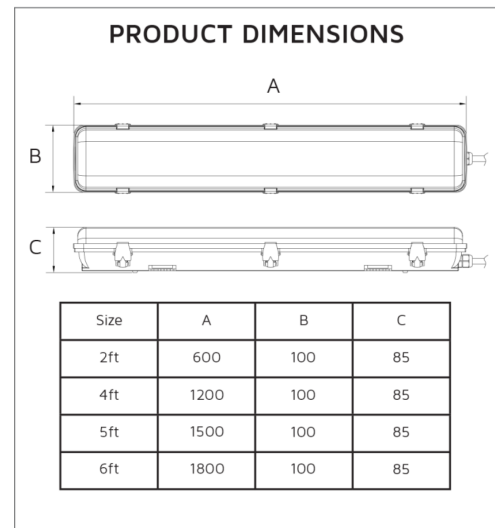

Technical Specifications

Input Voltage (AC)	220-240V
Power Factor	>0.90
Luminaire Efficacy	130lm/W
LED Manufacturer	Jingrui
LED Type	SMD 2835
No. of LEDs	480
Driver Manufacturer	Tridonic Premium Series
Driver Output Voltage (DC)	24-42V
Total Circuit Power (W)	80W
Electrical Class	1
Colour Rendering	>80 CRI
Lamp Viewing Angle	120°
Dimmable	Yes
Flicker-Free	Yes
Operating Temp.	0°C to +45°C
Lifespan LM80	50,000 Hours
UGR Rating	More than 22
Weight	2.740Kg
Manufacturer	Senselight
Fire Rating	V2
Hours Maintained	3H
Self Test	No
Housing Colour	Grey
Housing Material	Polycarbonate
Battery Pack	LiFePO4
Diffuser Material	Polycarbonate
Dimming Input Type	Tridonic one4all Dimming - DALI 1 & 2 and switchDIM (Push)
Emergency Kit	3 Year Warranty
Emergency Operation	>3H
Emergency Pack	Streamer

Other Options

Description	
NET-41-11-11	Hilton NCF Tri-Colour 1800mm (6ft) 62W/80W Standard
NET-41-12-11	Hilton NCF Tri-Colour 1800mm (6ft) 62W/80W Emergency
NET-41-12-13	Hilton NCF Tri-Colour 1800mm (6ft) 62W/80W Self Test Emergency
NET-41-11-21	Hilton NCF Tri-Colour 1800mm (6ft) 80W Dimmable one4all
NET-41-12-15	Hilton NCF Tri-Colour 1800mm (6ft) 80W Dimmable Emergency
NET-41-12-21	Hilton NCF Tri-Colour 1800mm (6ft) 80W Dimmable DALI Emergency
NET-41-11-67	Hilton NCF Tri-Colour 1800mm (6ft) 62W/80W Step Dimming PIR Sensor
NET-41-12-67	Hilton NCF Tri-Colour 1800mm (6ft) 62W/80W Step Dimming PIR Sensor Emergency
NET-41-11-89	Hilton NCF Tri-Colour 1800mm (6ft) 62W/80W Step Dimming Microwave Sensor
NET-41-12-89	Hilton NCF Tri-Colour 1800mm (6ft) 62W/80W Step Dimming Microwave Sensor Emergency

NET LED Lighting

Buckingham Business Park, 300 Anderson Road,
Swavesey, Cambridge, CB24 4UQ

ORDER BY 6PM
FOR NEXT DAY DELIVERY