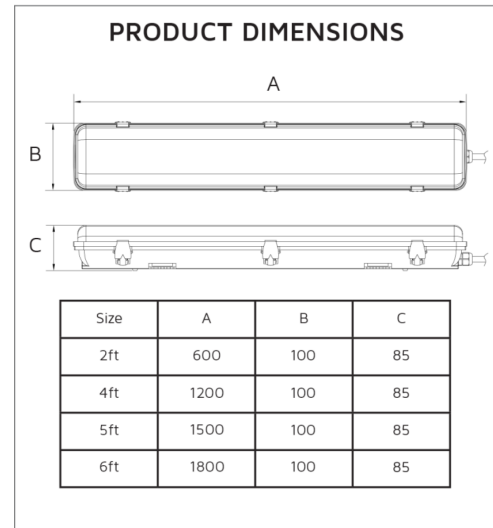

Technical Specifications

Input Voltage (AC)	220-240V
Power Factor	>0.90
Luminaire Efficacy	130lm/W
LED Manufacturer	Jingrui
LED Type	SMD 2835
No. of LEDs	480
Driver Manufacturer	BOKE
Driver Output Voltage (DC)	24-42V
Total Circuit Power (W)	62W/80W
Electrical Class	1
Colour Rendering	>80 CRI
Lamp Viewing Angle	120°
Dimmable	No
Flicker-Free	Yes
Operating Temp.	0°C to +45°C
Lifespan LM80	50,000 Hours
UGR Rating	More than 22
Weight	2.740Kg
Manufacturer	Senselight
Fire Rating	V2
Hours Maintained	3H
Self Test	Yes
Housing Colour	Grey
Housing Material	Polycarbonate
Battery Pack	LiFePO4
Diffuser Material	Polycarbonate
Dimming Input Type	0-10V as Standard
Emergency Kit	3 Year Warranty
Emergency Operation	>3H
Emergency Pack	Streamer

Other Options

Description	
NET-41-11-11	Hilton NCF Tri-Colour 1800mm (6ft) 62W/80W Standard
NET-41-12-11	Hilton NCF Tri-Colour 1800mm (6ft) 62W/80W Emergency
NET-41-12-13	Hilton NCF Tri-Colour 1800mm (6ft) 62W/80W Self Test Emergency
NET-41-11-21	Hilton NCF Tri-Colour 1800mm (6ft) 80W Dimmable one4all
NET-41-12-15	Hilton NCF Tri-Colour 1800mm (6ft) 80W Dimmable Emergency
NET-41-12-21	Hilton NCF Tri-Colour 1800mm (6ft) 80W Dimmable DALI Emergency
NET-41-11-67	Hilton NCF Tri-Colour 1800mm (6ft) 62W/80W Step Dimming PIR Sensor
NET-41-12-67	Hilton NCF Tri-Colour 1800mm (6ft) 62W/80W Step Dimming PIR Sensor Emergency
NET-41-11-89	Hilton NCF Tri-Colour 1800mm (6ft) 62W/80W Step Dimming Microwave Sensor
NET-41-12-89	Hilton NCF Tri-Colour 1800mm (6ft) 62W/80W Step Dimming Microwave Sensor Emergency

NET LED Lighting

Buckingham Business Park, 300 Anderson Road,
Swavesey, Cambridge, CB24 4UQ

ORDER BY 6PM
FOR NEXT DAY DELIVERY