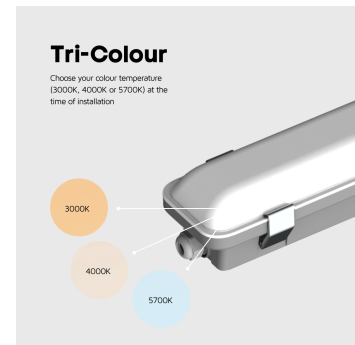

## HILTON NCF TRI-COLOUR 1800MM (6FT) 62W/80W SELF TEST EMERGENCY

NET-41-12-13

### Features & Benefits

- Self Test Emergency function
- Flicker-free, 0-10V dimmable driver as standard
- Selectable power setting 62W or 80W
- Selectable colour temperature 3000K, 4000K or 5700K
- Diffuser comes with built-in LEDs
- Tamper-proof fixings